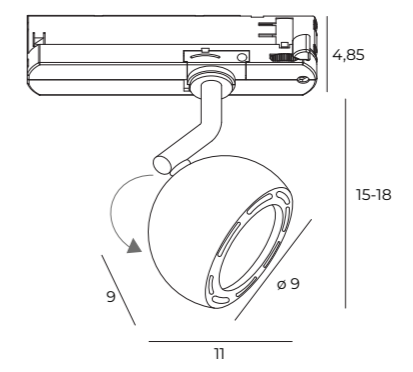

HOSHI		LED				CRI				
S0019	WH	15W	230V	1275lm	3000K	90+	IP20	36°	✓	✓
S0020	BK	15W	230V	1275lm	3000K	90+	IP20	36°	✓	✓