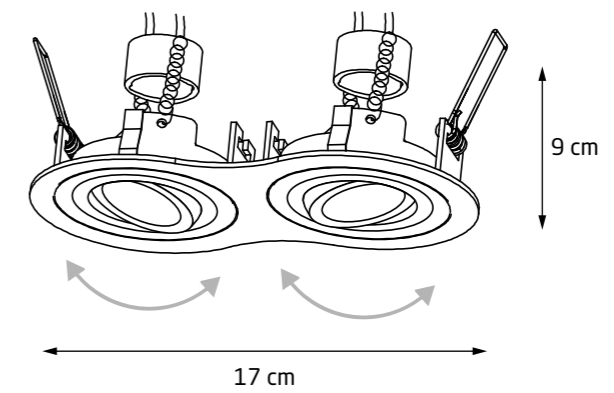

SIGNAL							
H0083	WH	GU10	2 x 50W	230V	IP20	OPT.	2 x Ø 82mm
H0087	BK	GU10	2 x 50W	230V	IP20	OPT.	2 x Ø 82mm