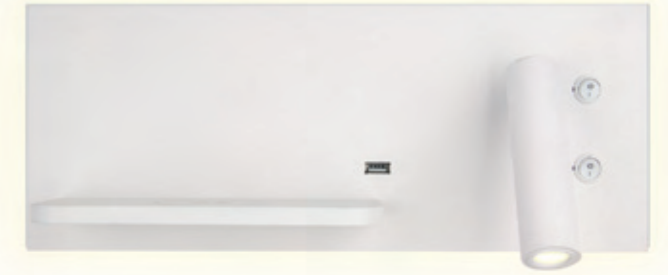

LED
in. + traf.

W0327
6W LED 360lm 3000K

czarne aluminium, akryl	black aluminium, acrylic
-------------------------------	--------------------------------

LED
in. + traf.

SUPERIOR

WO291

1x3W LED 240LM + 6W LED
300lm CRI85 3000K