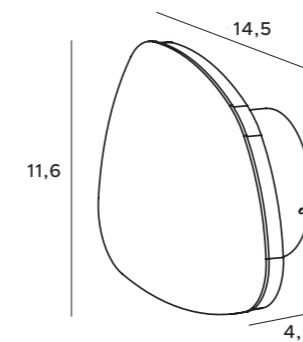

PUZZLE

1x10W LED 230V
600lm CRI 90 3000K

białe	white
aluminium, akryl	aluminium, acrylic

LED
in. + traf.

1x5W LED 230V
300lm CRI 90 3000K

białe	white
aluminium, akryl	aluminium, acrylic

LED
in. + traf.

1x5W LED 230V
300lm CRI 90 3000K

czarne	black
aluminium, akryl	aluminium, acrylic

LED
in. + traf.

1x10W LED 230V
600lm CRI 90 3000K

czarne	black
aluminium, akryl	aluminium, acrylic

LED
in. + traf.