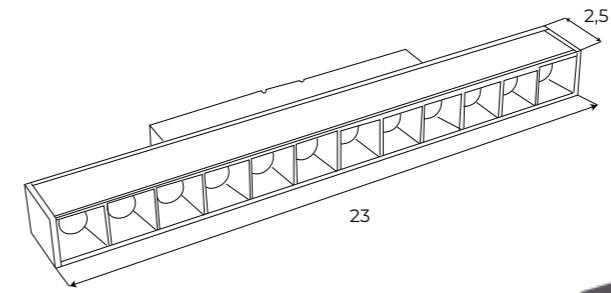

LED int(w)	⚡	☀️	🌈	CRI	💧	🔺	🌀	3D	IES
ON/OFF	M0004-N	BK	12W	48V	665.95lm	3000K	≥90	IP20	24°	—	✓	✓
DALI+	M0004-D	BK	12W	48V	665.95lm	3000K	≥90	IP20	24°	✓	✓	✓
zigbee	M0004-Z	BK	12W	48V	665.95lm	3000-5000K	≥90	IP20	24°	✓	✓	✓