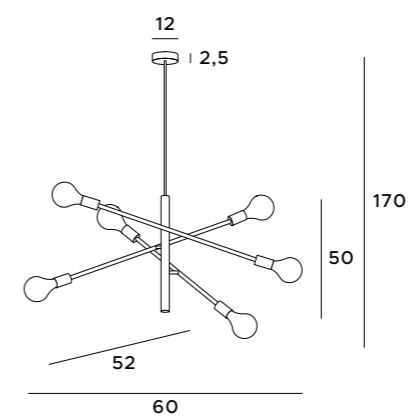

P0398

1x40W E27 230V

czarne, złote metal	black, gold metal