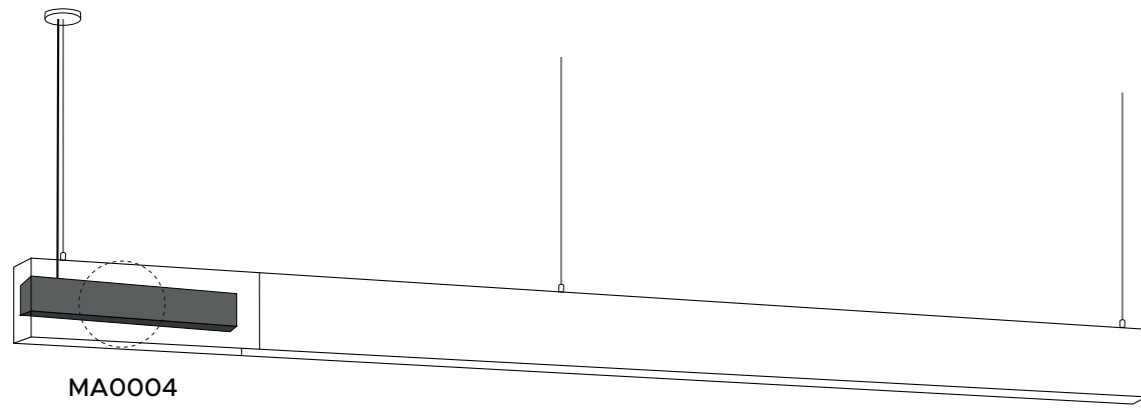

MA0004
MA0005
MA0006