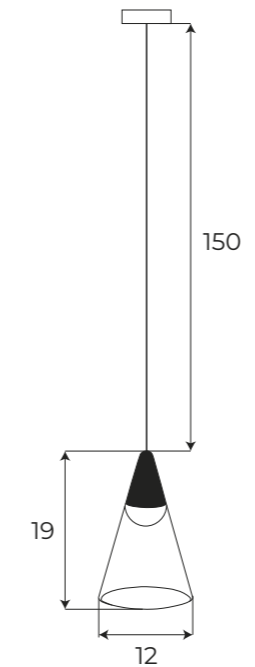

LED int(w)	⚡	☀	🌈	CRI	💧	🔺	⊙	3D	IES	
ON/OFF	M0013-N	BK	12W	48V	783.846lm	3000K	≥90	IP20	15-58°	—	✓	✓
DALI+	M0013-D	BK	12W	48V	783.846lm	3000K	≥90	IP20	15-58°	✓	✓	✓
zigbee	M0013-Z	BK	12W	48V	783.846lm	3000-5000K	≥90	IP20	15-58°	✓	✓	✓

		LED int(w)	⚡	☀	🌈	CRI	💧	🔺	⊙	3D	IES	
ON/OFF	M0014-N	BK	11,5W	48V	855.016lm	3000K	≥90	IP20	—	—	✓	✓
DALI+	M0014-D	BK	11,5W	48V	855.016lm	3000K	≥90	IP20	—	✓	✓	✓
zigbee	M0014-Z	BK	11,5W	48V	855.016lm	3000-5000K	≥90	IP20	—	✓	✓	✓

		LED int(w)	⚡	☀	🌈	CRI	💧	🔺	⊙	3D	IES	
ON/OFF	M0015-N	BK	6W	48V	187.301lm	3000K	≥90	IP20	—	—	✓	✓
DALI+	M0015-D	BK	6W	48V	187.301lm	3000K	≥90	IP20	—	✓	✓	✓
zigbee	M0015-Z	BK	6W	48V	187.301lm	3000-5000K	≥90	IP20	—	✓	✓	✓