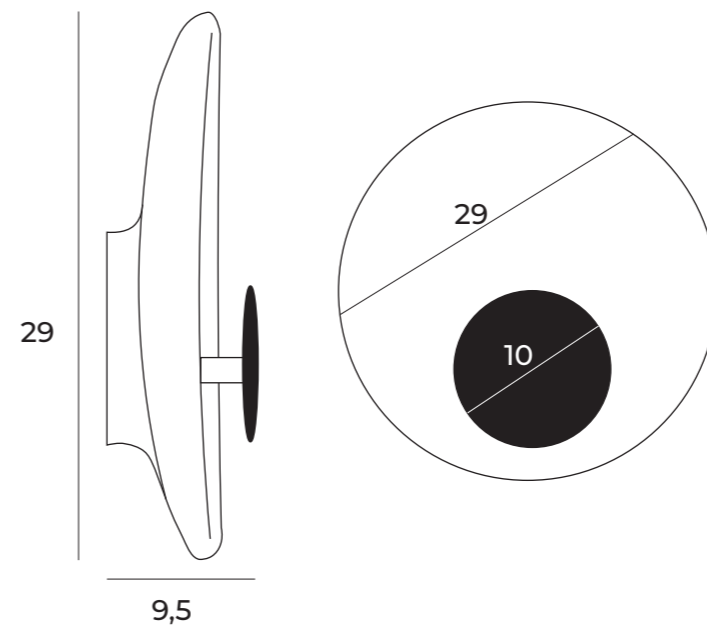

OYAKA

W0325

5W LED 300lm 3000K

czarne	black
gips, aluminium, żywica	gypsum, aluminium, resin

LED
in. + traf.