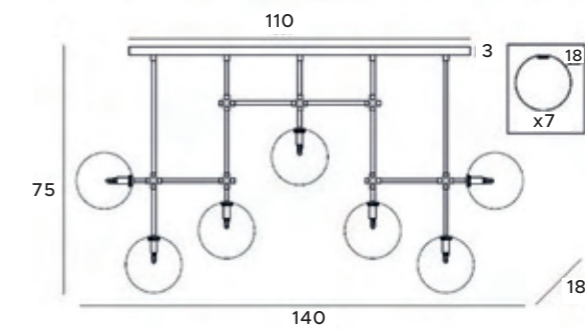

P0295

7x max 40W G9 230V

mosiądz	brass
metal, szkło	metal, glass