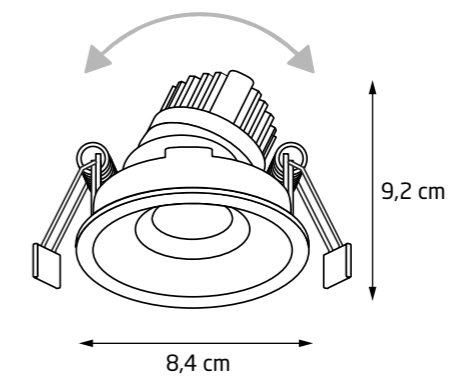

H0106

RH0106/RH0107
BLACK

RH0106/RH0107
WHITE

H0106 + RH0106/RH0107

H0107 + RH0106/RH0107

GALEXO

		LED int(W)	⚡	☀️	☀️	CRI	💧	📐	🔍	📦	IES
H0106	WH	7W	230V	572lm	3000K	90	IP20	38°	Ø 75mm	✓	✓
H0107	BK	7W	230V	572lm	3000K	90	IP20	38°	Ø 75mm	✓	✓
RH0106/H0107	WH										
RH0106/H0107	BK										