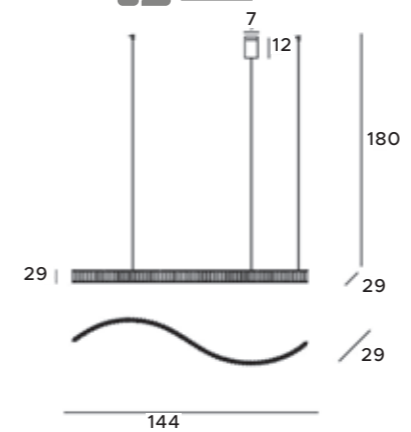

czarne	black
metal, akryl	metal, acrylic

IP
23

SAPHIR

P0391

1x18W 1800lm LED 3000K

chrom	chrome
stal nierdzewna, kryształ K9	stainless steel, K9 crystal

P0392

1x13W 1300lm LED 3000K