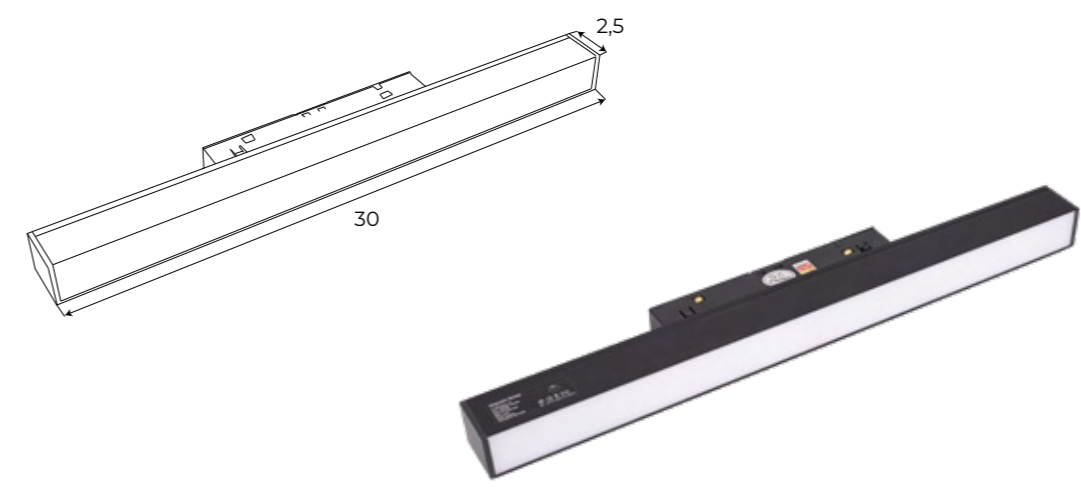

M0008

M0015

M0009

M0018

M0016

M0020

			LED int(W)	⚡	☀️	🌈	CRI	💧	🔺	🌀	3D	IES
ON/OFF	M0001-N	BK	12W	48V	634.27lm	3000K	≥90	IP20	—	—	✓	✓
DALI+	M0001-D	BK	12W	48V	634.27lm	3000K	≥90	IP20	—	✓	✓	✓
zigbee	M0001-Z	BK	12W	48V	634.27lm	2700-5000K	≥90	IP20	—	✓	✓	✓