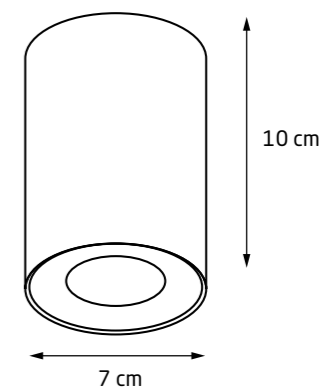

BASIC SQUARE

C0070	WH	GU10	50W	230V	IP20	OPT.	✓
C0071	BK	GU10	50W	230V	IP20	OPT.	✓

BASIC SQUARE

C0088	WH	GU10	2 x 50W	230V	IP20	OPT.	✓
C0089	BK	GU10	2 x 50W	230V	IP20	OPT.	✓

IP
65

CHARON

C0207	WH	12W	230V	1056lm	3000K	90	IP65	30°	OPT.	✓
C0208	BK	12W	230V	1056lm	3000K	90	IP65	30°	OPT.	✓