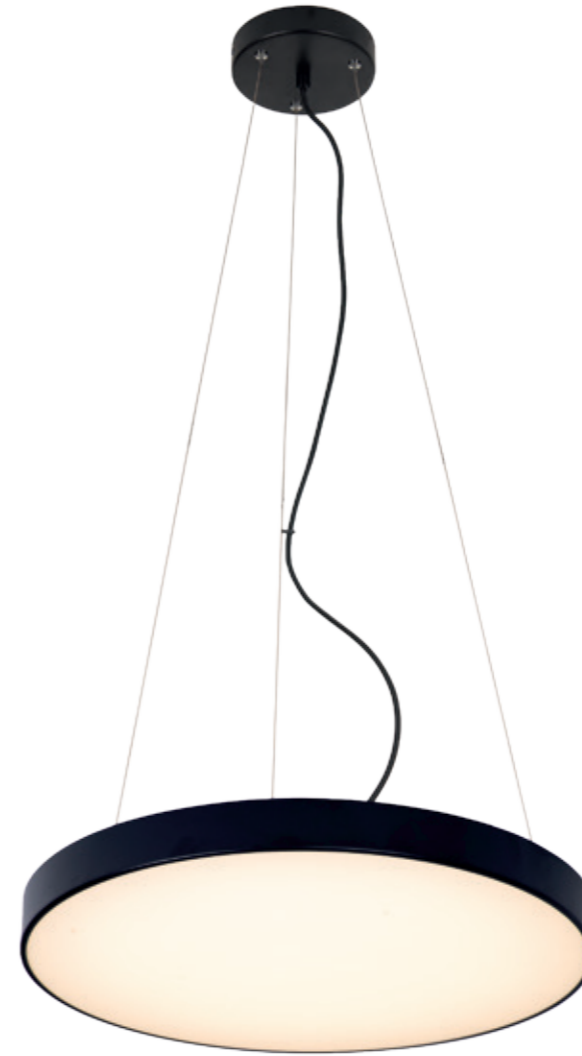

złote	gold
aluminium, akryl	aluminium, acrylic

LED
in. + traf.

P0460

1x6W LED
540lm CRI 90+ 3000K

złote	gold
aluminium, akryl	aluminium, acrylic

LED
in. + traf.

HARD

C0231