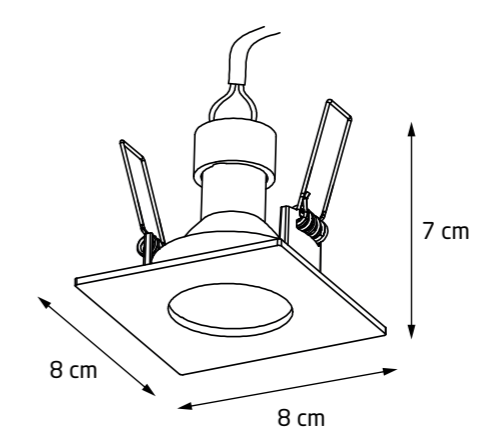

SIGNAL							
H0083	WH	GU10	2 x 50W	230V	IP20	OPT.	2 x Ø 82mm
H0087	BK	GU10	2 x 50W	230V	IP20	OPT.	2 x Ø 82mm

- SQUARE
- H0093
- BK
- GU10
- 50W
- 230V
- IP44
- OPT.
- Ø 68mm
- 3D
- ✓

TIME

		LED int(w)	⚡	☀️	🌈	CRI	💧	🔌	3D
H0073	WH	2W	230V	160lm	3000K	80	IP54	Ø 65mm	✓
H0074	WH	2W	230V	160lm	3000K	80	IP54	Ø 65mm	✓