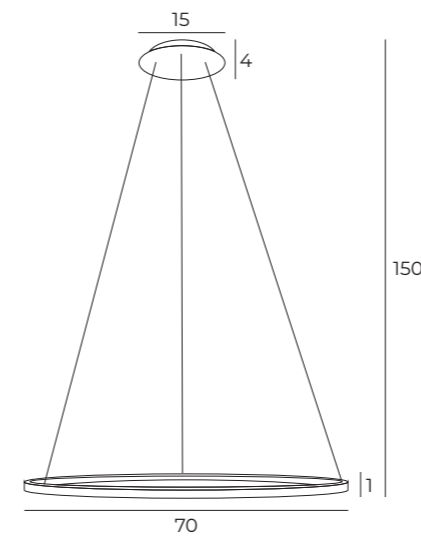

1x10W LED 230V
600lm CRI 90 3000K

czarne	black
aluminium, akryl	aluminium, acrylic

LED
in. + traf.

QUEEN

P0494

1x23W LED
2300lm 3000K

złote szczotkowane	brushed gold
stal nierdzewna, akryl	stainless steel, acrylic