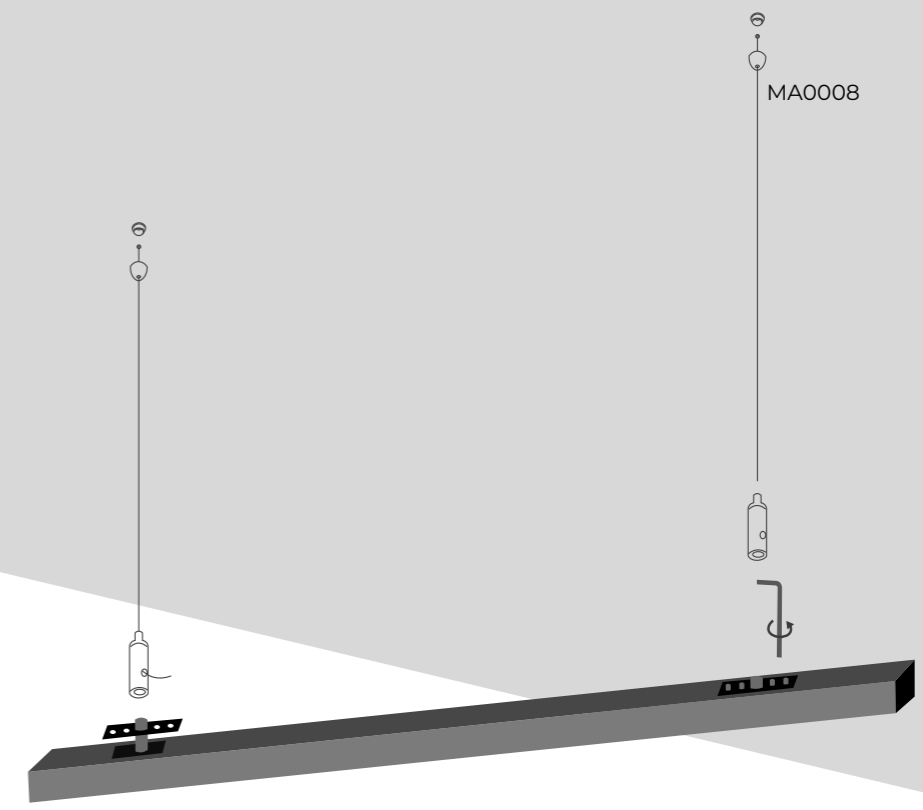

MT0001
MT0002