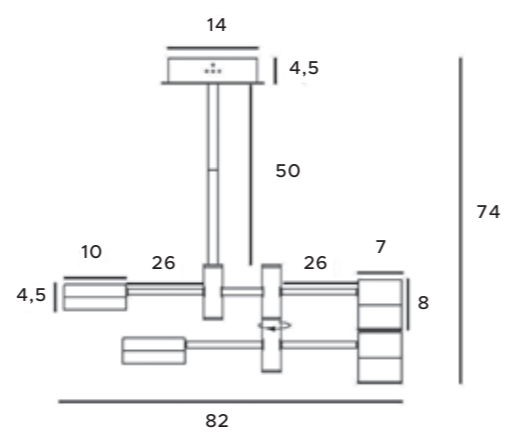

P0404

4x7W LED 1680lm

złote, czarne	gold, black
metal, akryl	metal, acrylic

LED
in. + traf.