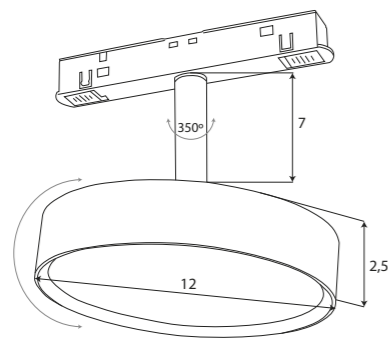

LED int(w)	⚡	☀	🌈	CRI	💧	🔺	⊙	3D	IES	
ON/OFF	M0013-N	BK	12W	48V	783.846lm	3000K	≥90	IP20	15-58°	—	✓	✓
DALI+	M0013-D	BK	12W	48V	783.846lm	3000K	≥90	IP20	15-58°	✓	✓	✓
zigbee	M0013-Z	BK	12W	48V	783.846lm	3000-5000K	≥90	IP20	15-58°	✓	✓	✓

		LED int(w)	⚡	☀	🌈	CRI	💧	🔺	⊙	3D	IES	
ON/OFF	M0014-N	BK	11,5W	48V	855.016lm	3000K	≥90	IP20	—	—	✓	✓
DALI+	M0014-D	BK	11,5W	48V	855.016lm	3000K	≥90	IP20	—	✓	✓	✓
zigbee	M0014-Z	BK	11,5W	48V	855.016lm	3000-5000K	≥90	IP20	—	✓	✓	✓