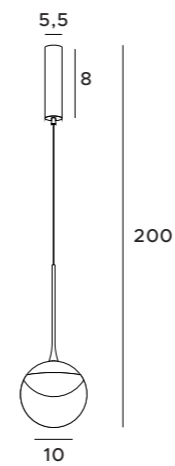

P0416

1x6W LED 420lm 3000K

czarne	black
metal, akryl	metal, acrylic

LED
in. + traf.

IP
44