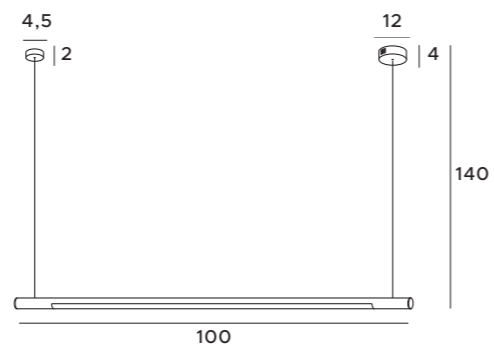

P0361	P0360 P0360D
białe white	złote gold
1x26W LED 2210lm 3000K	
stal nierdzewna, akryl	stainless steel, acrylic

P0357 P0356
P0357D P0356D

białe | white złote | gold

1x16W LED 1360lm 3000K

stal nierdzewna, akryl | stainless steel, acrylic