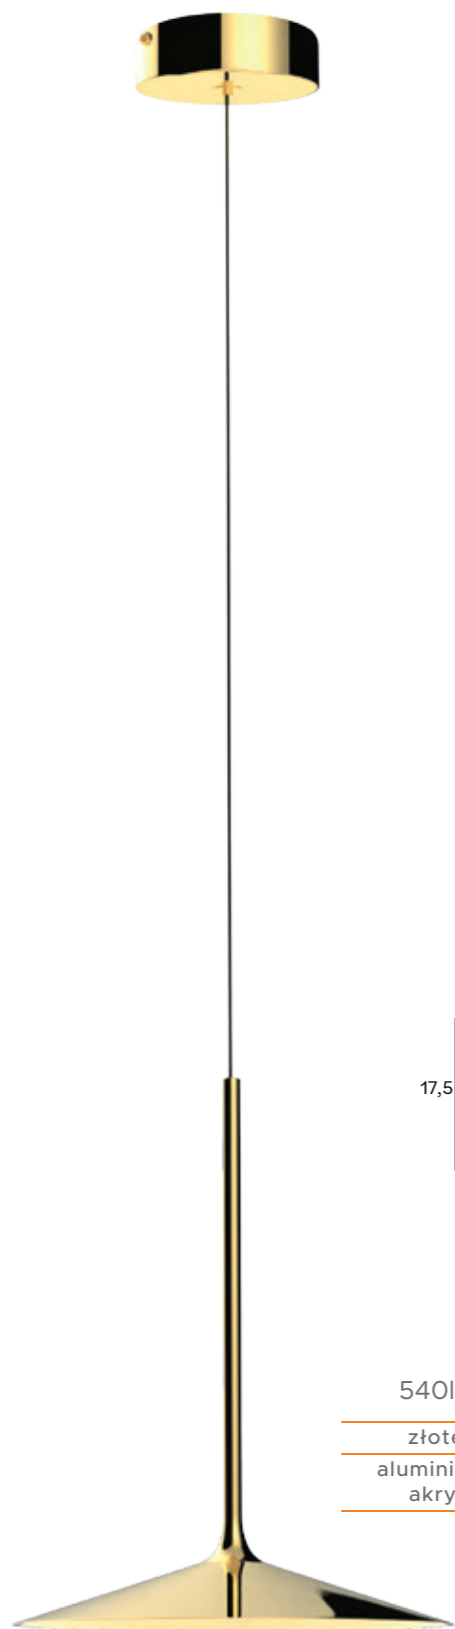

W0304

1x6W LED
540lm CRI 90+ 3000K

złote	gold
aluminium, akryl	aluminium, acrylic

LED
in. + traf.

P0460

1x6W LED
540lm CRI 90+ 3000K

złote	gold
aluminium, akryl	aluminium, acrylic

LED
in. + traf.