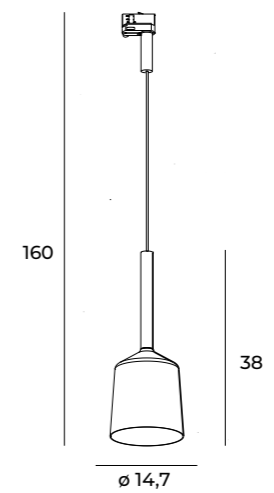

TULIPE

S0017	WH	E27	1x 35W	230V	IP20	✓
S0018	BK	E27	1x 35W	230V	IP20	✓