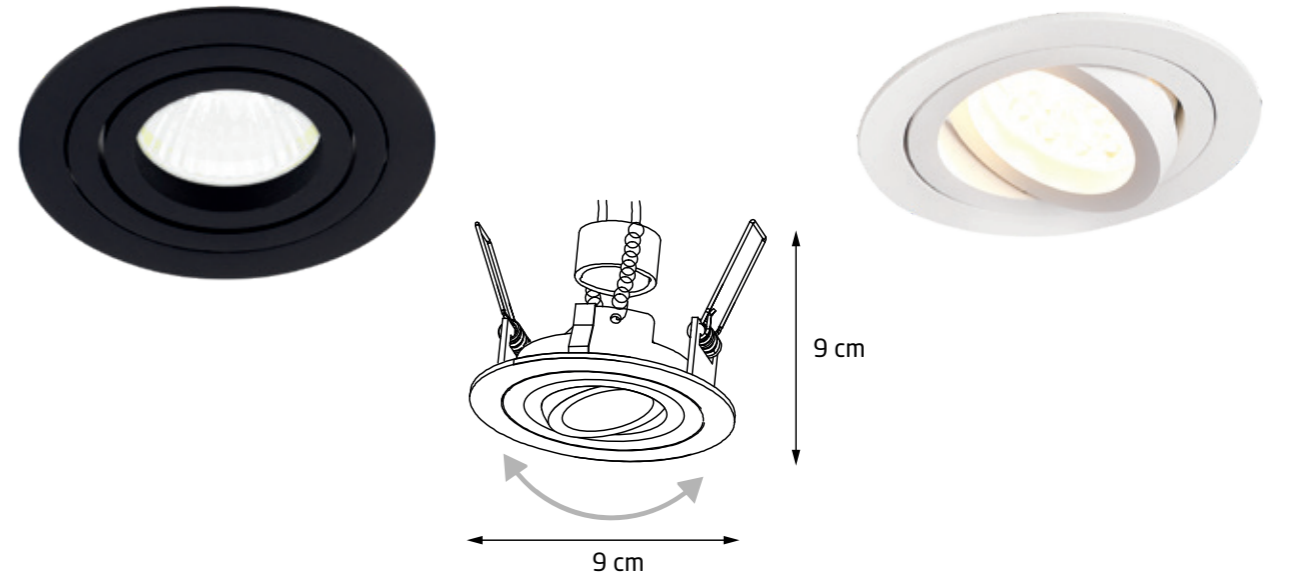

SIGNAL							
H0084	WH	GU10	50W	230V	IP20	OPT.	Ø 82mm
H0086	BK	GU10	50W	230V	IP20	OPT.	Ø 82mm