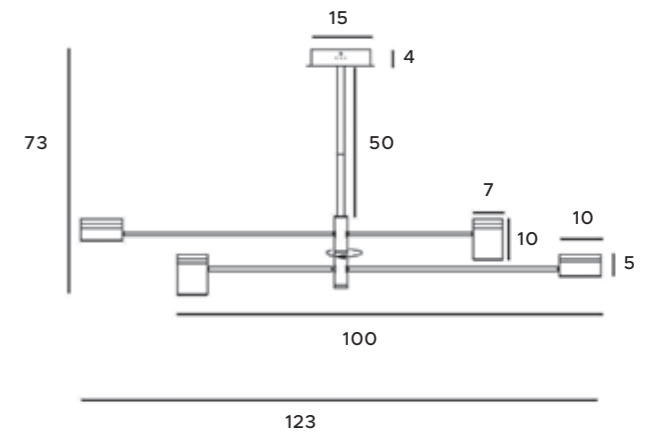

6x7W LED 2520lm

drewno, czarne	wood, black
metal, akryl	metal, acrylic

LED
in. + traf.

P0406
4x7W LED 1680lm

drewno, czarne	wood, black
metal, akryl	metal, acrylic

LED
in. + traf.

P0409

max 6 x GU10 5W LED 230V