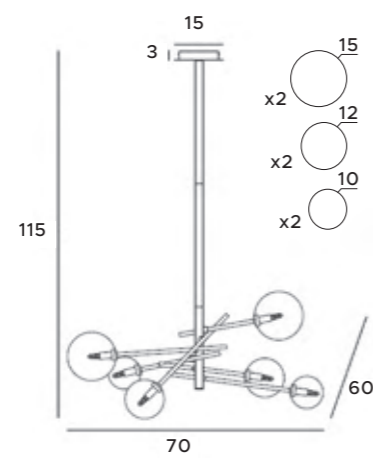

P0395

6x max 40W G9 230V

czarne	black
metal, szkło	metal, glass

P0294

6x max 40W G9 230V

mosiądz	brass
metal, szkło	metal, glass

F0051

4x max 40W G9 230V

czarne	black
metal, szkło	metal, glass

F0042

4x max 40W G9 230V

mosiądz	brass
metal, szkło	metal, glass