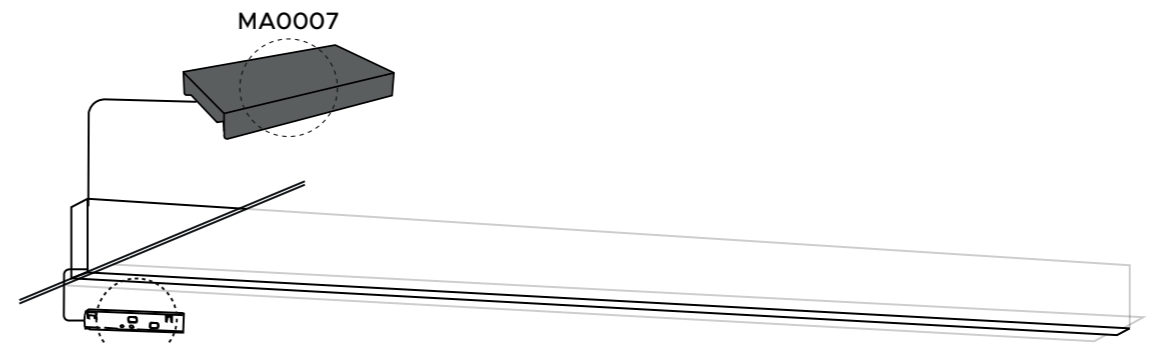

MA0007

MA0001