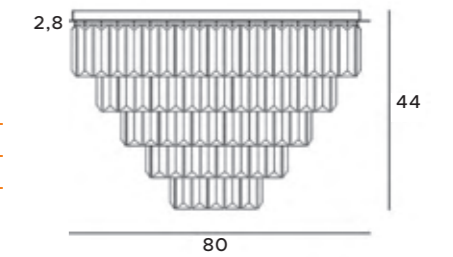

C0224

16x40W G9 230V

złote	gold
metal, szkło	metal, glass

C0225

16x40W G9 230V

chrom	chrome
metal, szkło	metal, glass