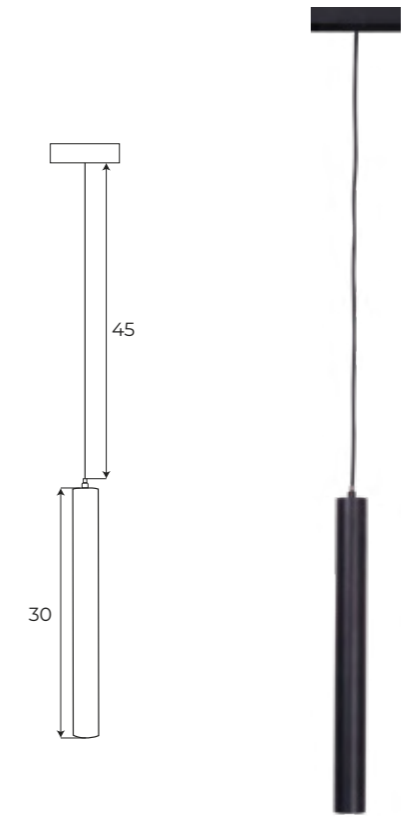

LED int(w)	⚡	☀️	🌈	CRI	💧	🔺	🌀	3D	IES
ON/OFF	M0012-N	BK	5W	48V	361.48lm	3000K	≥90	IP20	—	—	✓	✓
DALI+	M0012-D	BK	5W	48V	361.48lm	3000K	≥90	IP20	—	✓	✓	✓
zigbee	M0012-Z	BK	5W	48V	361.48lm	3000-5000K	≥90	IP20	—	✓	✓	✓