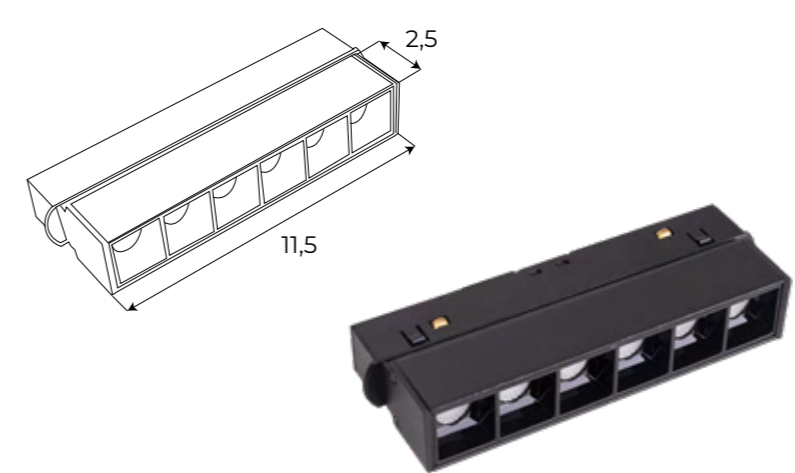

LED int(W)	⚡	☀	🌈	CRI	💧	📐	🌀	3D	IES	
ON/OFF	M0003-N	BK	6W	48V	340.13lm	3000K	≥90	IP20	24°	—	✓	✓
DALI+	M0003-D	BK	6W	48V	340.13lm	3000K	≥90	IP20	24°	✓	✓	✓
zigbee	M0003-Z	BK	6W	48V	340.13lm	3000-5000K	≥90	IP20	24°	✓	✓	✓