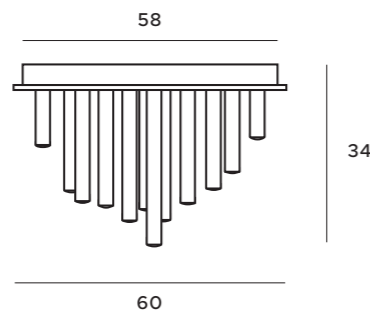

CO115D

33x1W LED 1980lm 3000K

chrom	chrome
stal nierdzewna, akryl	stainless steel, acrylic

CO188D

33x1W LED 1980lm 3000K

złote	gold
stal nierdzewna, akryl	stainless steel, acrylic

CO093D

33x1W LED 1980lm 3000K

miedź	copper
stal nierdzewna, akryl	stainless steel, acrylic