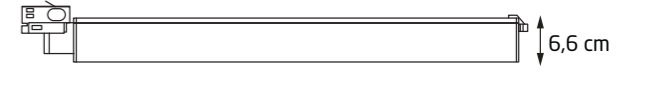

1x36W LED 3400lm CRI80
4000K

metal, akryl

metal, acrylic

metal, akryl

metal, acrylic

66,2 cm

120,8 cm

5 cm