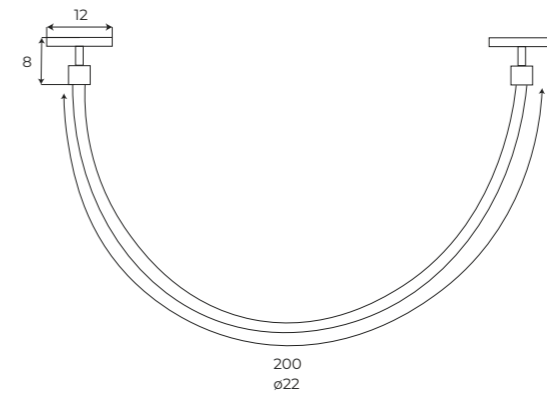

ON/OFF	LED int(W)	⚡	💡	🌈	CRI	💧 IP	📐	📦 3D	IES		
ON/OFF	M0022-N	BK	15W	48V	1027.71lm	3000K	≥90	IP20	—	✓	✓
zigbee	M0022-Z	BK	15W	48V	1027.71lm	3000-5000K	≥90	IP20	✓	✓	✓