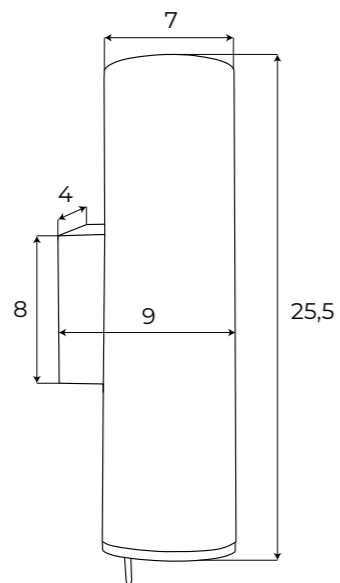

W0330

2 x GU10 MAX 7W

czarne	black
metal	metal

W0331

2 x GU10 MAX 7W

białe	white
metal	metal