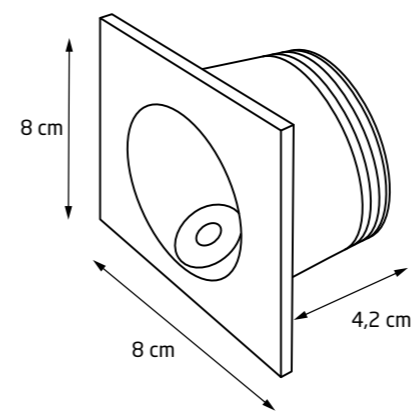

TIME

		LED int(w)	⚡	☀️	🌈	CRI	💧	🔌	3D
H0073	WH	2W	230V	160lm	3000K	80	IP54	Ø 65mm	✓
H0074	WH	2W	230V	160lm	3000K	80	IP54	Ø 65mm	✓