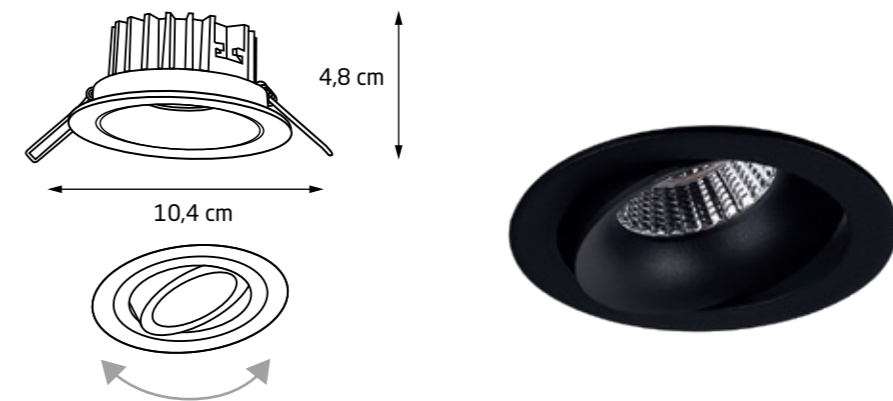

230V

IP65

Ø 70mm

ARYA FIXED

H0096	WH	8W	230V	610lm	3000K	90	IP20	35°	TRIAC	Ø 80mm	✓	✓
H0097	BK	8W	230V	610lm	3000K	90	IP20	35°	TRIAC	Ø 80mm	✓	✓

ARYA TILTED

H0099	BK	8W	230V	610lm	3000K	90	IP20	35°	TRIAC	Ø 80mm	✓	✓