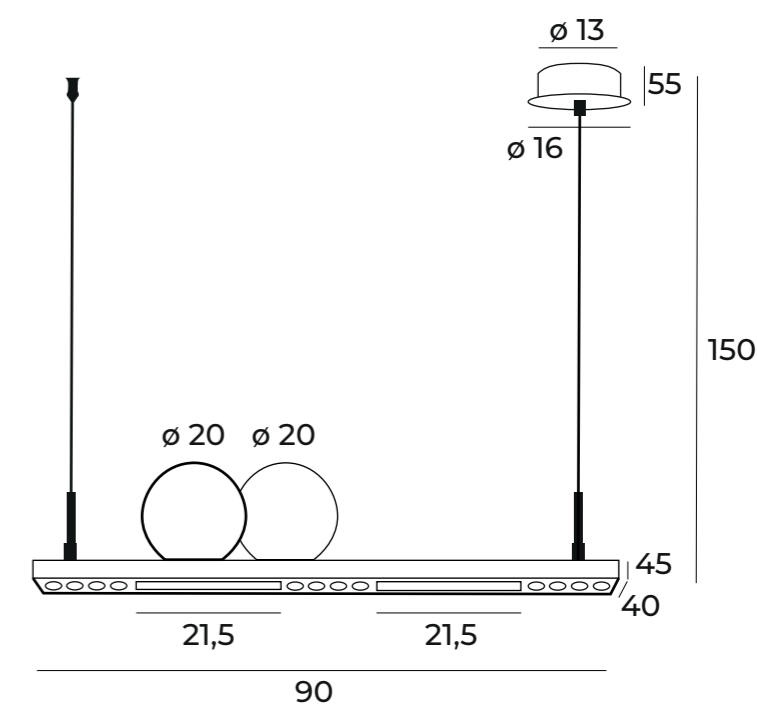

P0487
35W LED 3010lm 3000K

czarne, złote	black, gold
aluminium,	aluminium,
żelazo, akryl	iron, acrylic

LED
in. + traf.