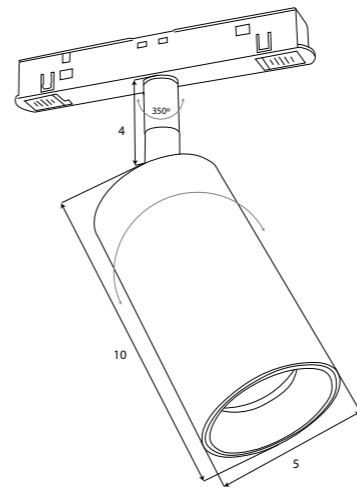

LED int(w)	⚡	☀	🌈	CRI	💧	📐	📐	📐	IES
ON/OFF	M0009-N	BK	12W	48V	663.71lm	3000K	≥90	IP20	24°	—	✓	✓
DALI+	M0009-D	BK	12W	48V	663.71lm	3000K	≥90	IP20	24°	✓	✓	✓
zigbee	M0009-Z	BK	12W	48V	663.71lm	3000-5000K	≥90	IP20	24°	✓	✓	✓