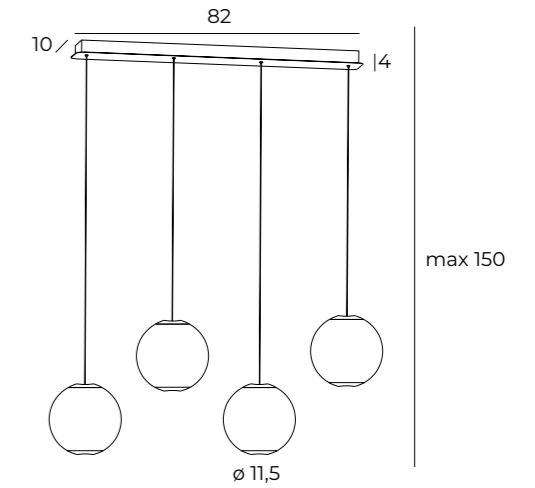

P0479

3 x 6W LED 1305lm 3000K

chrom	chrome
stal nierdzewna, aluminium, akryl	stainless steel, aluminium, acrylic

LED
in. + traf.

P0480

4 x 6W LED 1566lm 3000K

chrom	chrome
stal nierdzewna, aluminium, akryl	stainless steel, aluminium, acrylic

LED
in. + traf.