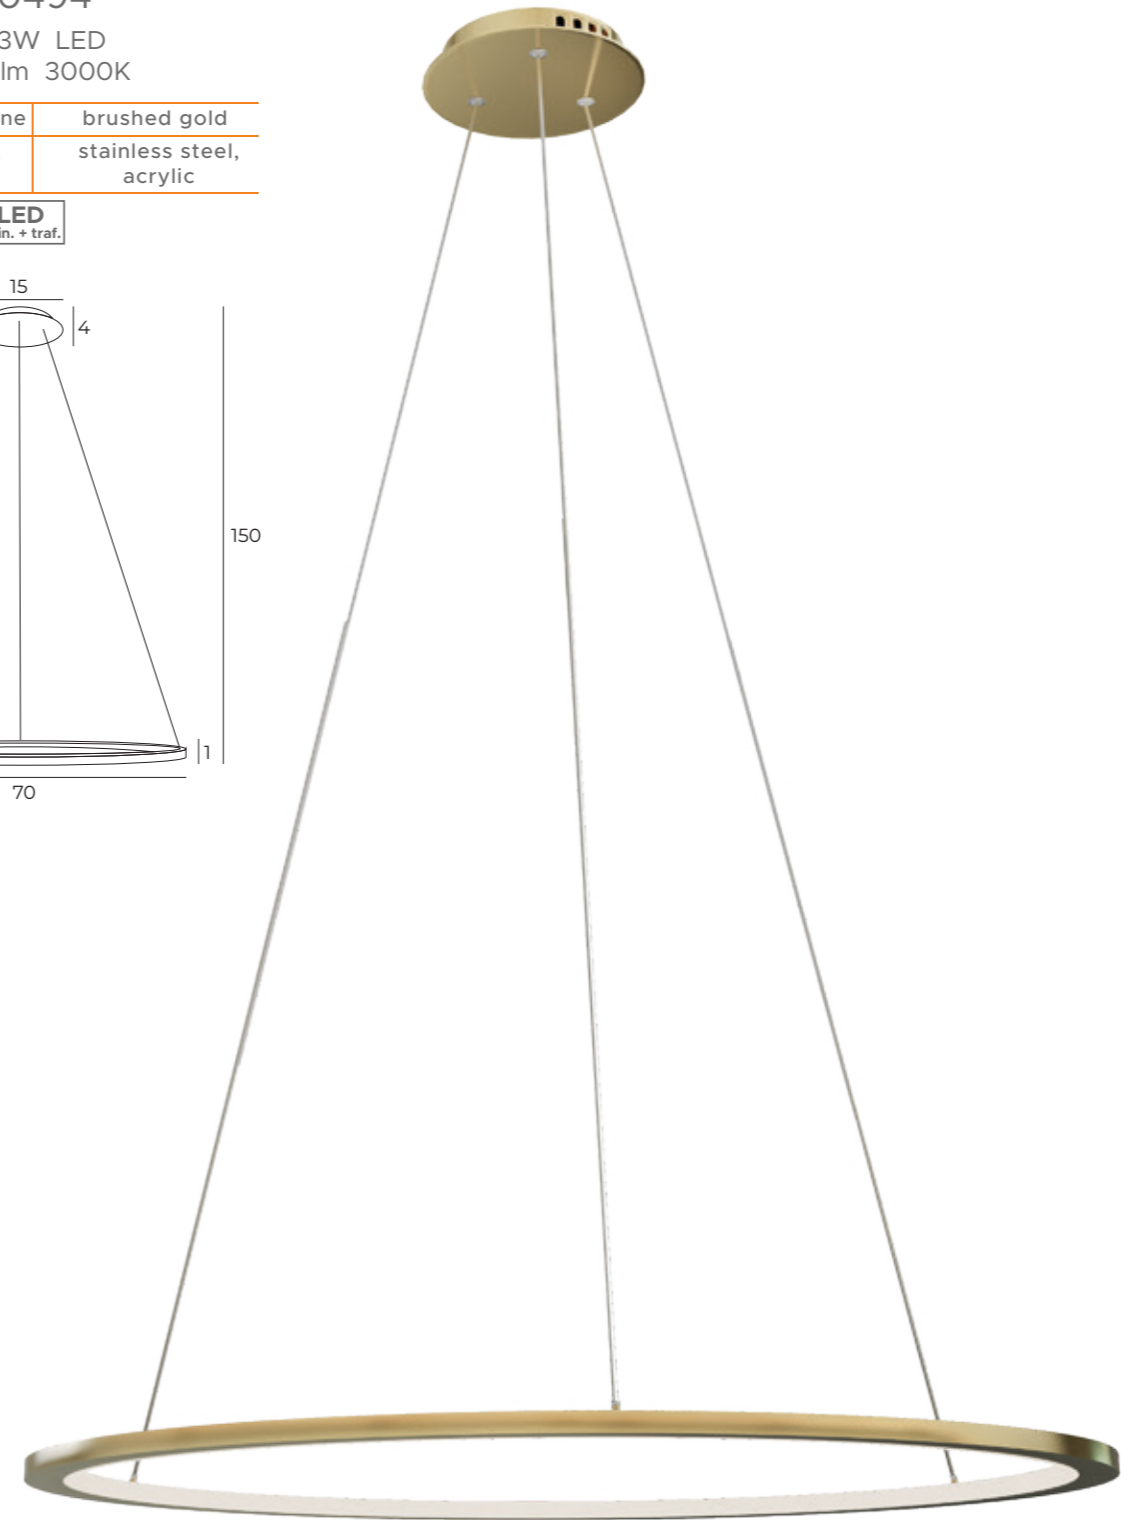

1x10W LED 230V
600lm CRI 90 3000K

czarne	black
aluminium, akryl	aluminium, acrylic

LED
in. + traf.

QUEEN

P0494

1x23W LED
2300lm 3000K

złote szczotkowane	brushed gold
stal nierdzewna, akryl	stainless steel, acrylic