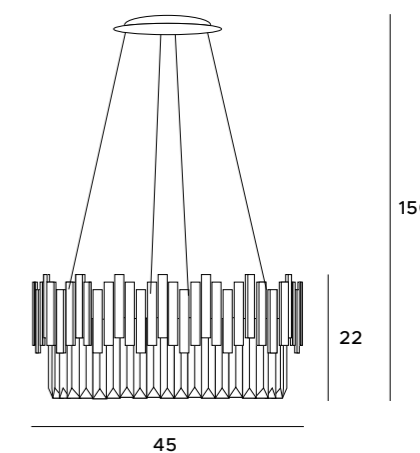

P0368

8x40W E14 230V

złote	gold
metal, szkło	metal, glass