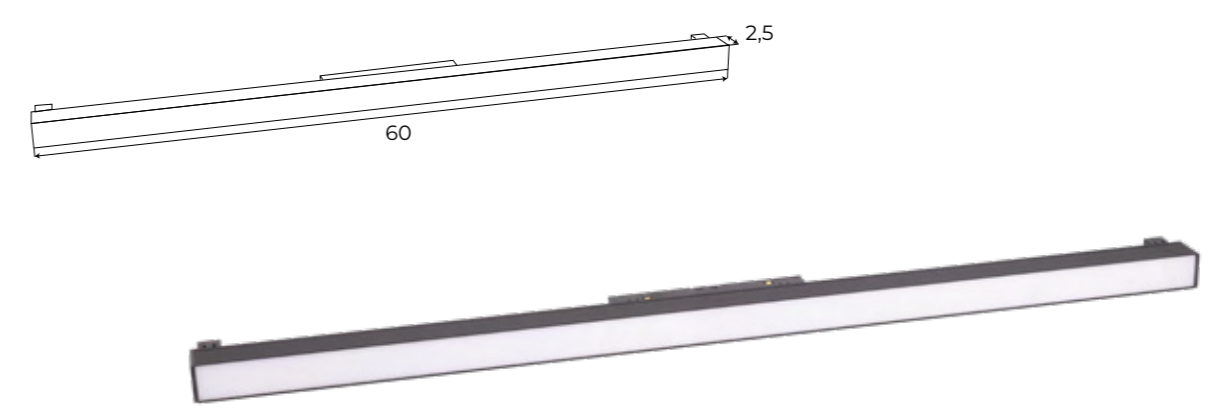

M0008

M0015

M0009

M0018

M0016

M0020

			LED int(W)	⚡	☀️	🌈	CRI	💧	🔺	🌀	3D	IES
ON/OFF	M0001-N	BK	12W	48V	634.27lm	3000K	≥90	IP20	—	—	✓	✓
DALI+	M0001-D	BK	12W	48V	634.27lm	3000K	≥90	IP20	—	✓	✓	✓
zigbee	M0001-Z	BK	12W	48V	634.27lm	2700-5000K	≥90	IP20	—	✓	✓	✓