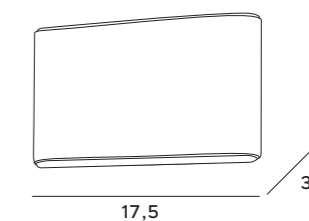

2x4W LED 626lm 3000K

białe	white
metal, akryl	metal, acrylic

LED
in. + traf.