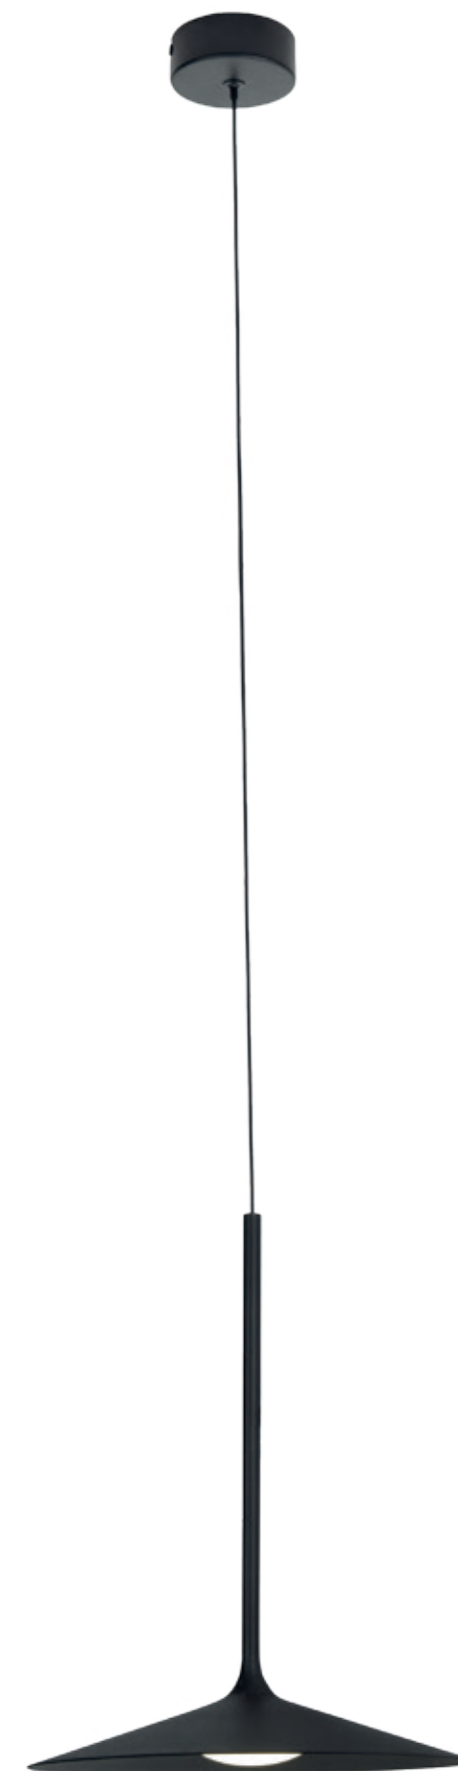

P0456

1x6W LED
540lm CRI 90+ 3000K

czarne	black
aluminium, akryl	aluminium, acrylic

LED
in. + traf.