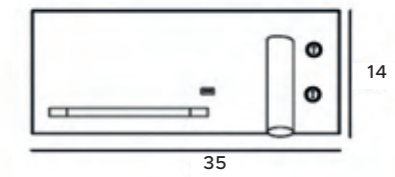

WO291L

1x3W LED 240lm + 6W LED
300lm CRI85 3000K

białe	white
żelazo, aluminium, akryl	iron, aluminium, acrylic