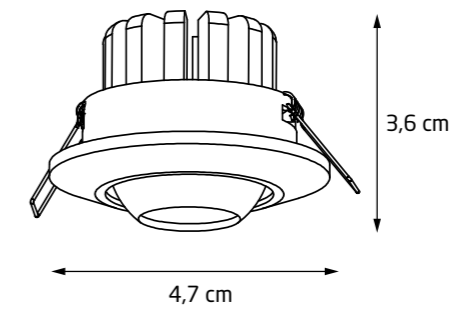

YUCA FIXED

H0103	BK	3W	230V	250lm	3000K	80	IP20	45°	Ø 40mm	✓	✓

**YUCA
ROUND TILTED**

H0104	WH	3W	230V	250lm	3000K	80	IP20	45°	Ø 45mm	✓	✓
H0105	BK	3W	230V	250lm	3000K	80	IP20	45°	Ø 45mm	✓	✓