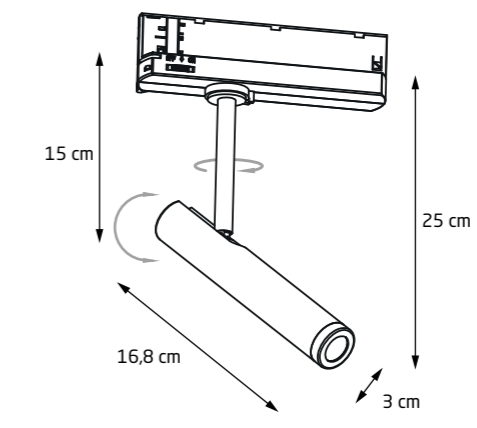

PISTOL		LED intelo	⚡	☀️	🌈	CRI	💧	📐	🔄	3D
S0005	WH	12W	230V	750lm	3000K	90	IP20	25°	—	✓
S0006	BK	12W	230V	750lm	3000K	90	IP20	25°	—	✓