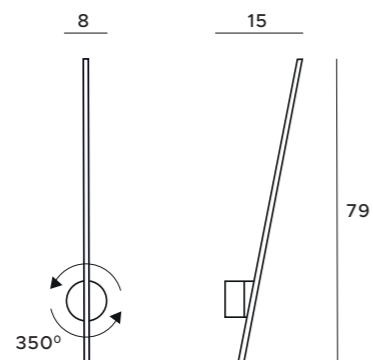

W0297

1x8,4W LED 548lm 3000K

złote	gold
metal, akryl	metal, acrylic

LED
in. + traf.

IP
44