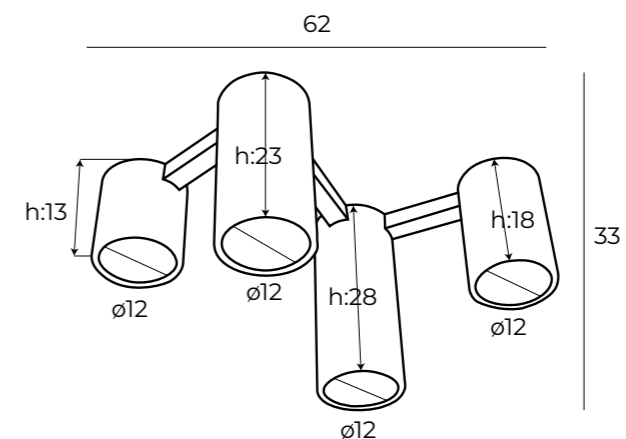

C0228

4 x GU10 MAX 7W

białe	white
metal	metal