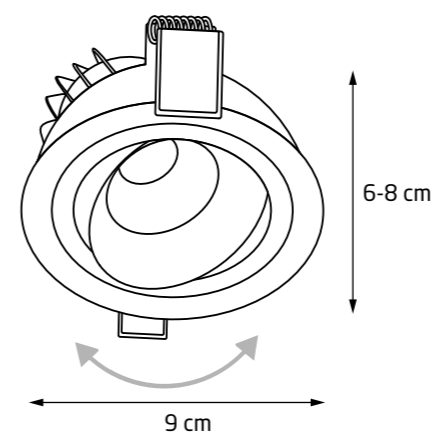

H0106

RH0106/RH0107
BLACK

RH0106/RH0107
WHITE

H0106 + RH0106/RH0107

H0107 + RH0106/RH0107

GALEXO

		LED int(W)	⚡	☀️	☀️	CRI	💧	📐	🔍	📦	IES
H0106	WH	7W	230V	572lm	3000K	90	IP20	38°	Ø 75mm	✓	✓
H0107	BK	7W	230V	572lm	3000K	90	IP20	38°	Ø 75mm	✓	✓
RH0106/H0107	WH										
RH0106/H0107	BK										