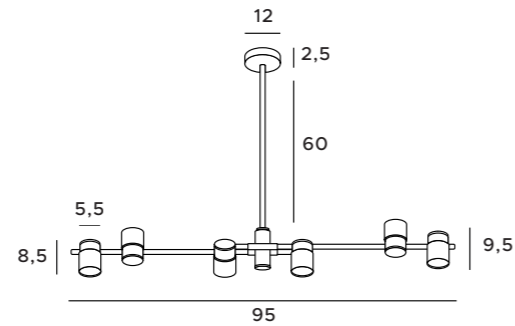

max 6 x GU10 5W LED 230V

złote, czarne	gold, black
metal	metal

C0196