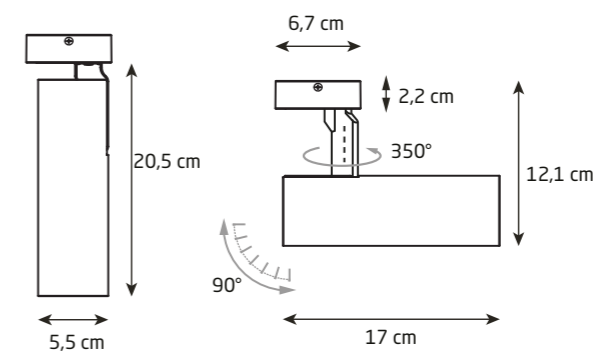

SHINEMAKER

		LED Int(W)	INC	⚡	☀️	🌈	CRI	💧	🔺	🌀	👁️	📦	IES
C0209	WH	15W	✓	230V	1327lm	3000K	90+	IP20	36°	TRIAC	✓	✓	✓
C0210	BK	15W	✓	230V	1327lm	3000K	90+	IP20	36°	TRIAC	✓	✓	✓
HONEYCOMB											✓		
RING GOLD											SG	✓	

*4000K for order