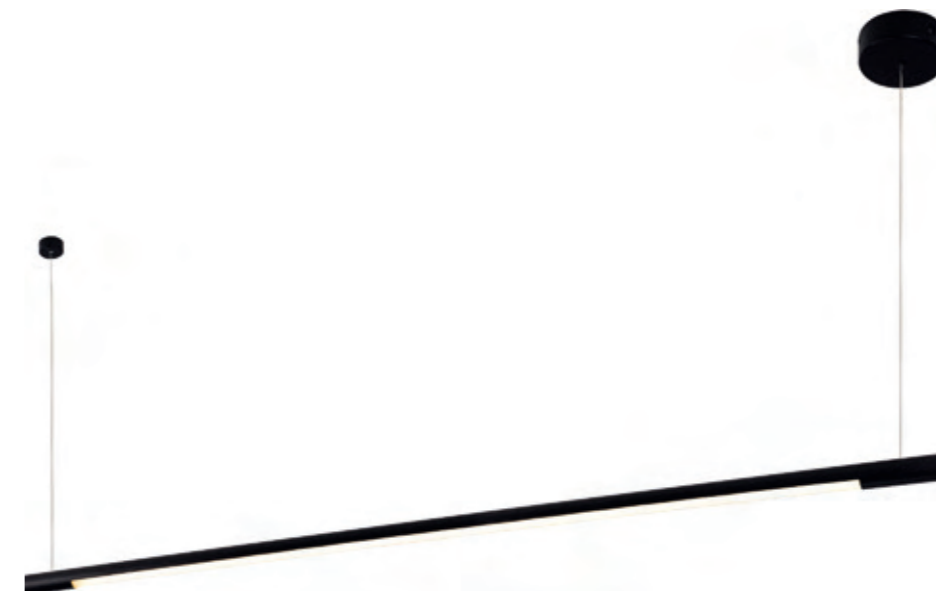

P0359 P0358
P0359D P0358D

chrom | chrome czarne | black

1x26W LED 2210lm 3000K

stal nierdzewna, akryl | stainless steel, acrylic