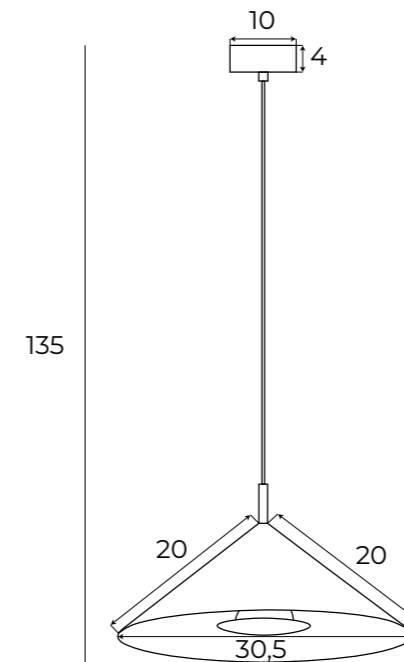

NEW VULCANO

P0505

1 x 5W LED, 215 LM, 3000K

białe, złote	white, gold
metal	metal

LED
in. + traf.

NEW

P0506

2 x 5W LED, 412 LM, 3000K