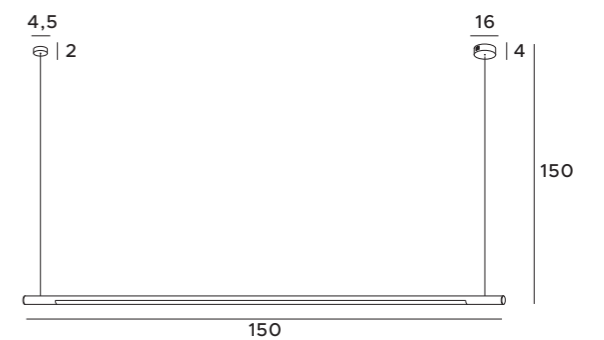

P0361	P0360 P0360D
białe | white	złote | gold
1x26W LED 2210lm 3000K	
stal nierdzewna, akryl	stainless steel, acrylic