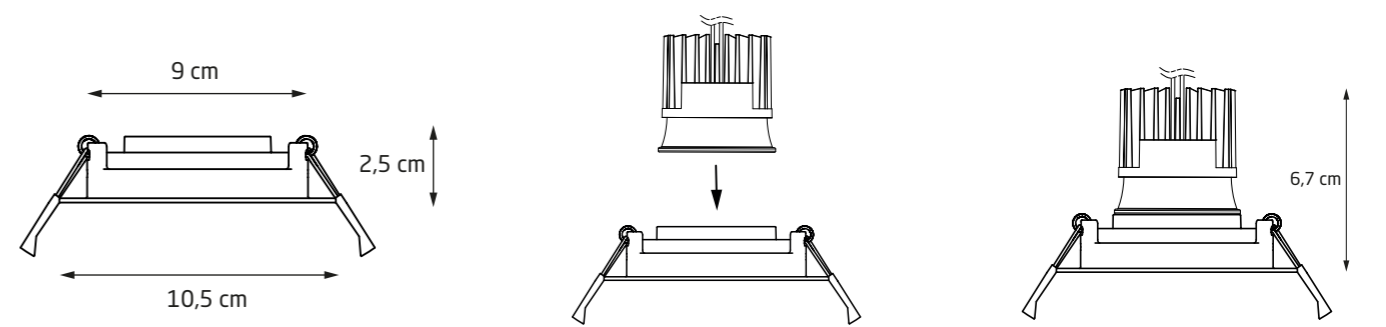

BELLATRIX BATH

Model	Color	LED Module	Voltage	IP Rating	Beam Angle	Module Diameter
H0113	WH	LED MODULE H0112	230V	IP54	60°	Ø 77mm
H0114	BK	LED MODULE H0112	230V	IP54	60°	Ø 77mm

IP
54