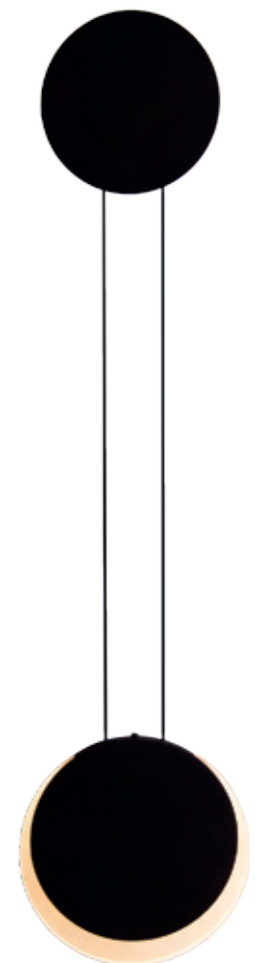

SUNSET

P0488
6W LED 360lm 3000K

czarne aluminium, akryl	black aluminium, acrylic

LED
in. + traf.

W0327
6W LED 360lm 3000K

czarne aluminium, akryl	black aluminium, acrylic

LED
in. + traf.