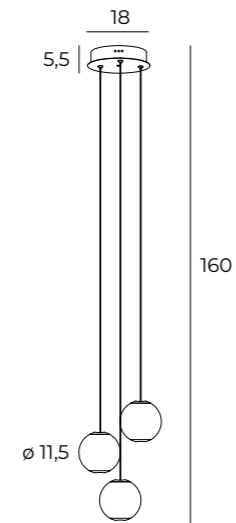

P0479

3 x 6W LED 1305lm 3000K

chrom	chrome
stal nierdzewna, aluminium, akryl	stainless steel, aluminium, acrylic

LED
in. + traf.

P0480

4 x 6W LED 1566lm 3000K

chrom	chrome
stal nierdzewna, aluminium, akryl	stainless steel, aluminium, acrylic

LED
in. + traf.