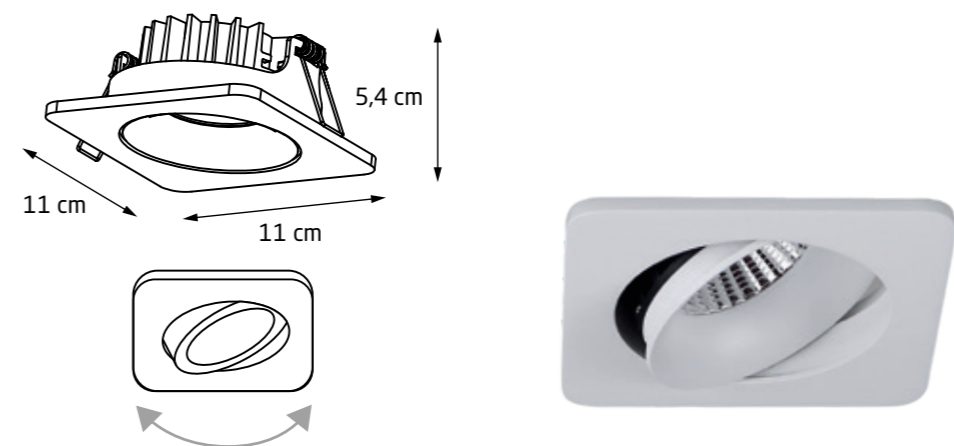

230V

IP65

Ø 70mm

ARYA FIXED

H0096	WH	8W	230V	610lm	3000K	90	IP20	35°	TRIAC	Ø 80mm	✓	✓
H0097	BK	8W	230V	610lm	3000K	90	IP20	35°	TRIAC	Ø 80mm	✓	✓

ARYA TILTED

H0099	BK	8W	230V	610lm	3000K	90	IP20	35°	TRIAC	Ø 80mm	✓	✓