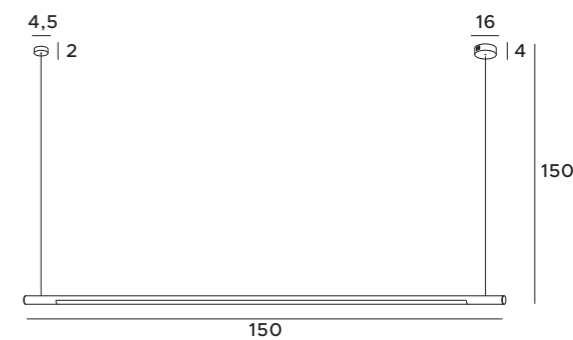

P0359 P0358
P0359D P0358D

chrom | chrome czarne | black

1x26W LED 2210lm 3000K

stal nierdzewna, akryl | stainless steel, acrylic