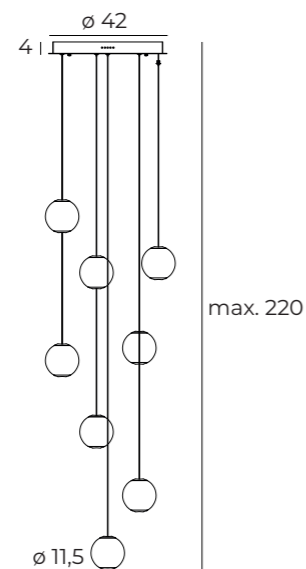

P0481

8 x 6W LED 3132lm 3000K

chrom	chrome
stal nierdzewna, aluminium, akryl	stainless steel, aluminium, acrylic

LED
in. + traf.