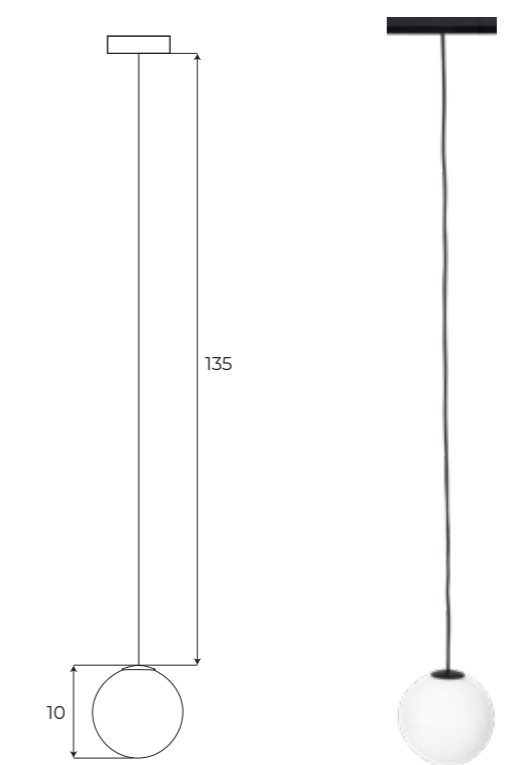

LED int(w)	⚡	☀️	🌈	CRI	💧 IP	🔺	🕒	3D	IES	
ON/OFF	M0017-N	BK	6W	48V	525.197lm	3000K	≥90	IP20	—	—	✓	✓
DALI+	M0017-D	BK	6W	48V	525.197 lm	3000K	≥90	IP20	—	✓	✓	✓
zigbee	M0017-Z	BK	6W	48V	525.197lm	3000-5000K	≥90	IP20	—	✓	✓	✓