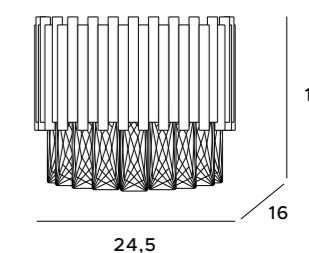

W0250

3x40W G9 230V

złote	gold
metal, szkło	metal, glass