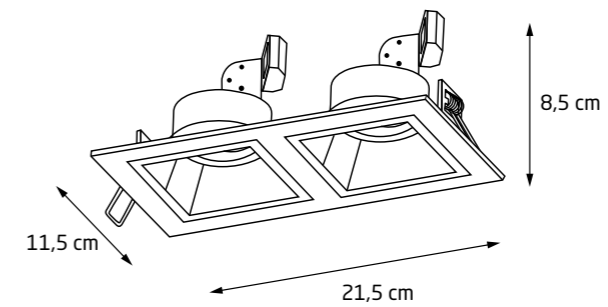

HIT

H0080	WH	GU10	50W	230V	IP20	OPT. 100mm x 100mm	✓
H0090	BK	GU10	50W	230V	IP20	OPT. 100mm x 100mm	✓

HIT

H0081	WH	GU10	2 x 50W	230V	IP20	OPT. 195mm x 100mm	✓
H0091	BK	GU10	2 x 50W	230V	IP20	OPT. 195mm x 100mm	✓