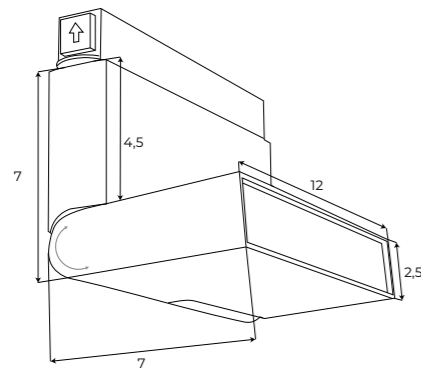

LED int(w)	⚡	☀	🌈	CRI	💧	📐	📐	📐	IES
ON/OFF	M0007-N	BK	6W	48V	322.58lm	3000K	≥90	IP20	24°	—	✓	✓
DALI+	M0007-D	BK	6W	48V	322.58lm	3000K	≥90	IP20	24°	✓	✓	✓
zigbee	M0007-Z	BK	6W	48V	322.58lm	3000-5000K	≥90	IP20	24°	✓	✓	✓