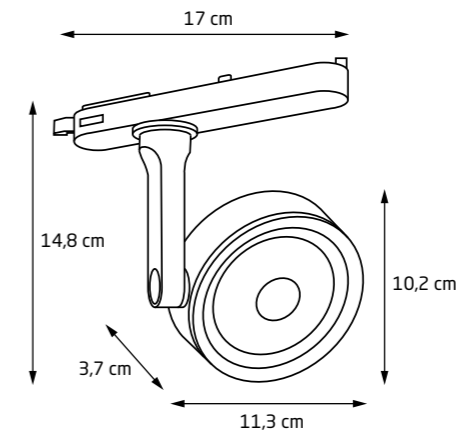

CHARON

		LED int(W)	⚡	☀️	🌈	CRI	💧 IP	📐 °	⊞ TRIAC	📦 3D	⚡ IES
S0013	WH	15W	230V	1327lm	3000K	90+	IP20	38°	TRIAC	✓	✓
S0014	BK	15W	230V	1327lm	3000K	90+	IP20	38°	TRIAC	✓	✓