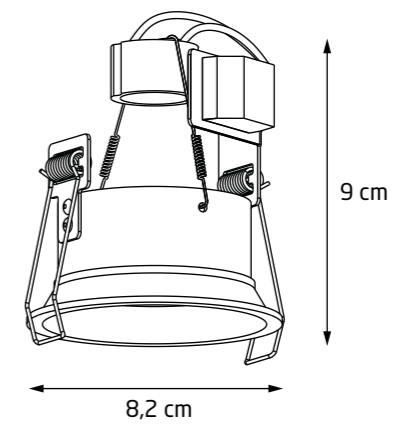

DEEP

H0069	WH	GU10	50W	230V	IP20	OPT.	Ø 78mm	✓
H0111	BK	GU10	50W	230V	IP20	OPT.	Ø 78mm	✓