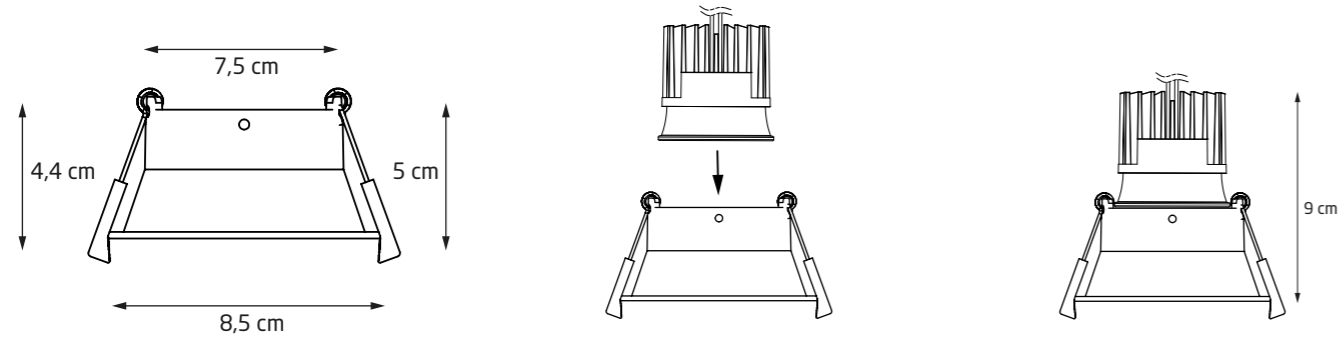

BK

LED MODULE H0112

230V

IP54

60°

Ø 90mm

IP
54

BELLATRIX BATH