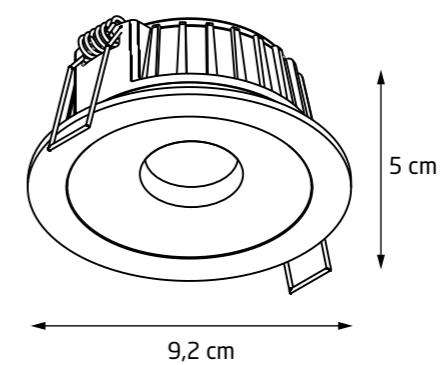

PLAZMA

H0089	WH	13W	230V	572lm	3000K	90	IP54	20°	Ø 80mm
H0088	BK	13W	230V	572lm	3000K	90	IP54	20°	Ø 80mm