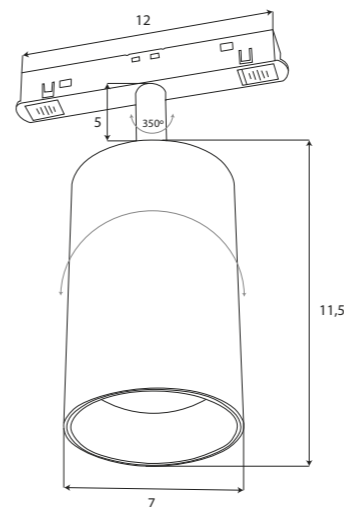

LED int(w)	⚡	☀	🌈	CRI	💧	📐	📐	📐	IES
ON/OFF	M0010-N	BK	20W	48V	1332.1lm	3000K	≥90	IP20	24°	—	✓	✓
DALI+	M0010-D	BK	20W	48V	1332.1lm	3000K	≥90	IP20	24°	✓	✓	✓
zigbee	M0010-Z	BK	20W	48V	1332.1lm	3000-5000K	≥90	IP20	24°	✓	✓	✓