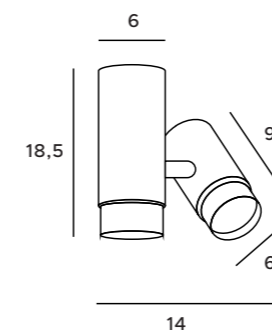

max 2 x GU10 5W LED 230V

złote, czarne	gold, black
metal	metal