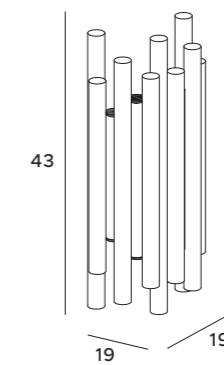

W0286 W0286D

8x1W LED 230V 360lm 3000K

czarne	black
stal nierdzewna, akryl	stainless steel, acrylic

W0311 W0311D

8x1W LED 230V 360lm 3000K

złote szcztokowane	brushed gold
stal nierdzewna, akryl	stainless steel, acrylic