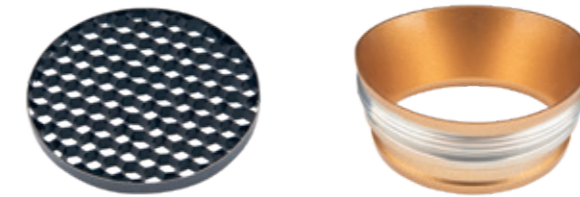

SHINEMAKER

		LED int(m)	INC	⚡	☀️	🌈	CRI	💧	🔺
H0119	WH	15W	✓	230V	1327lm	3000K	90+	IP20	36°
H0120	BK	15W	✓	230V	1327lm	3000K	90+	IP20	36°
HONEYCOMB									
RING GOLD	SG								

*4000K for order