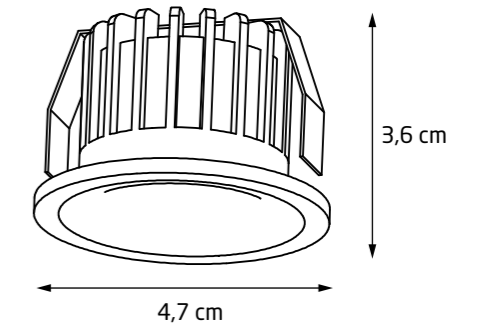

SIGNAL							
H0083	WH	GU10	2 x 50W	230V	IP20	OPT.	2 x Ø 82mm
H0087	BK	GU10	2 x 50W	230V	IP20	OPT.	2 x Ø 82mm

- SQUARE
- H0093
- BK
- GU10
- 50W
- 230V
- IP44
- OPT.
- Ø 68mm
- 3D
- ✓

TIME

		LED int(w)	⚡	☀️	🌈	CRI	💧	🔌	3D
H0073	WH	2W	230V	160lm	3000K	80	IP54	Ø 65mm	✓
H0074	WH	2W	230V	160lm	3000K	80	IP54	Ø 65mm	✓