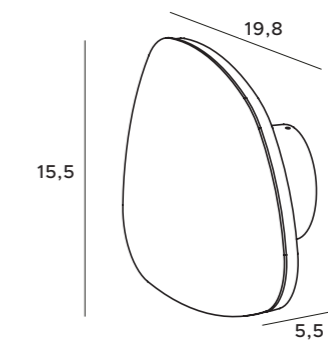

PUZZLE

1x10W LED 230V
600lm CRI 90 3000K

białe	white
aluminium, akryl	aluminium, acrylic

LED
in. + traf.

1x5W LED 230V
300lm CRI 90 3000K

białe	white
aluminium, akryl	aluminium, acrylic

LED
in. + traf.

1x5W LED 230V
300lm CRI 90 3000K

czarne	black
aluminium, akryl	aluminium, acrylic

LED
in. + traf.

1x10W LED 230V
600lm CRI 90 3000K

czarne	black
aluminium, akryl	aluminium, acrylic

LED
in. + traf.