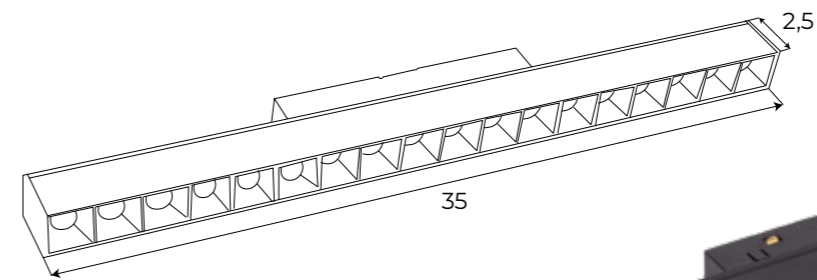

LED int(w)	⚡	☀️	🌈	CRI	💧	🔺	🌀	3D	IES
ON/OFF	M0005-N	BK	18W	48V	1048.8lm	3000K	≥90	IP20	24°	—	✓	✓
DALI+	M0005-D	BK	18W	48V	1048.8lm	3000K	≥90	IP20	24°	✓	✓	✓
zigbee	M0005-Z	BK	18W	48V	1048.8lm	3000-5000K	≥90	IP20	24°	✓	✓	✓