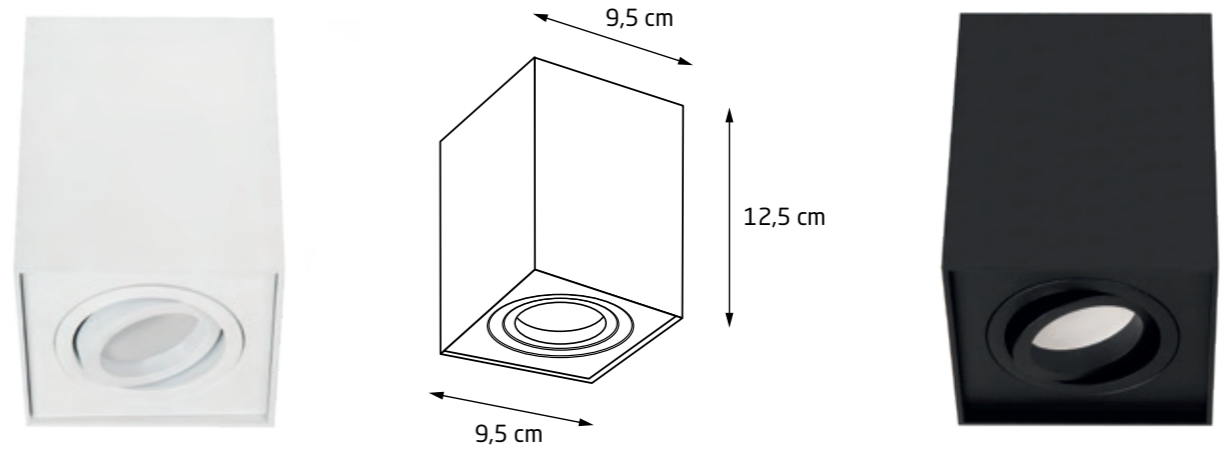

BARRO

C0036	WH	GU10	50W	230V	IP20	OPT.	✓
C0035	BK	GU10	50W	230V	IP20	OPT.	✓

BASIC ROUND							
C0067	WH	GU10	50W	230V	IP20	OPT.	✓
C0068	BK	GU10	50W	230V	IP20	OPT.	✓

BASIC ROUND							
C0085	WH	GU10	2 x 50W	230V	IP20	OPT.	✓
C0086	BK	GU10	2 x 50W	230V	IP20	OPT.	✓