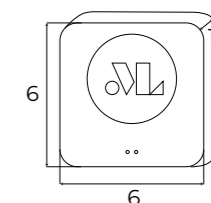

MA0015
PANEL KONTROLNY SMART LIFE
smart life control panel