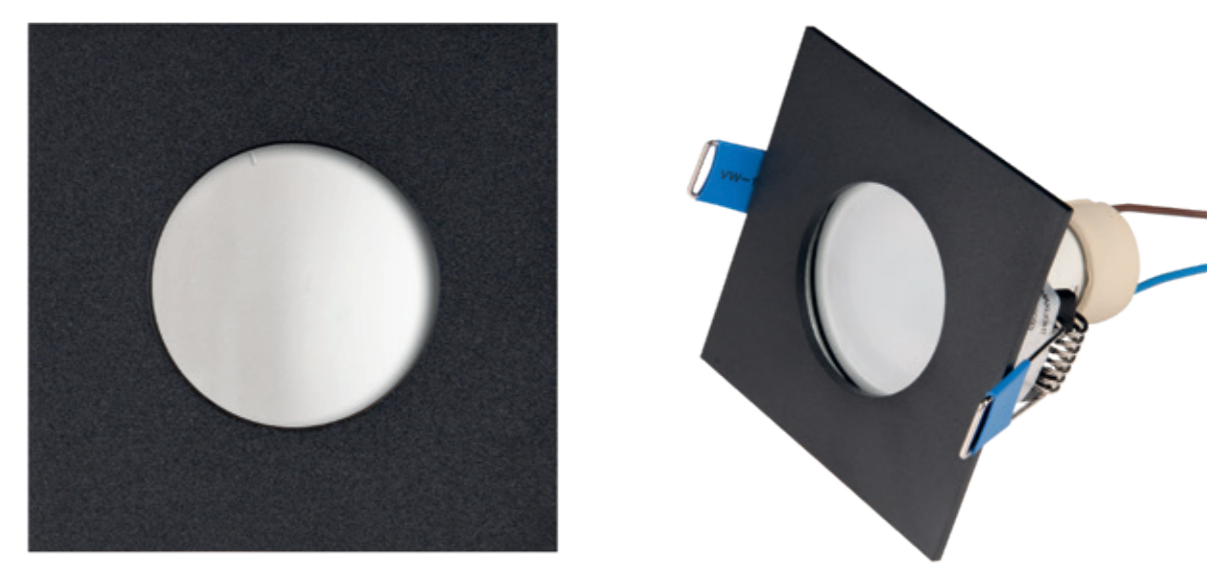

SIGNAL							
H0083	WH	GU10	2 x 50W	230V	IP20	OPT.	2 x Ø 82mm
H0087	BK	GU10	2 x 50W	230V	IP20	OPT.	2 x Ø 82mm

- SQUARE
- H0093
- BK
- GU10
- 50W
- 230V
- IP44
- OPT.
- Ø 68mm
- 3D
- ✓

TIME

		LED int(w)	⚡	☀️	🌈	CRI	💧	🔌	3D
H0073	WH	2W	230V	160lm	3000K	80	IP54	Ø 65mm	✓
H0074	WH	2W	230V	160lm	3000K	80	IP54	Ø 65mm	✓