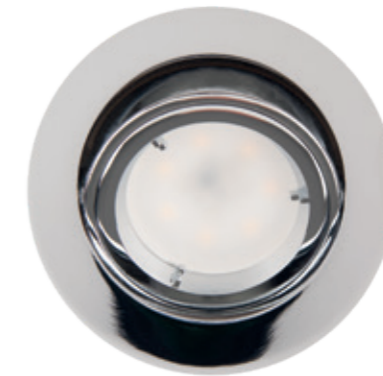

IP
65

CYKLOP		LED int(w)	⚡	☀️	🌈	CRI	💧	📐	🌀	📏	📦	IES
H0094	WH	12W	230V	900lm	3000K	90	IP65	38°	TRIAC	Ø 80mm	✓	✓
H0095	BK	12W	230V	900lm	3000K	90	IP65	38°	TRIAC	Ø 80mm	✓	✓

*4000K for order

DEEP

								
H0069	WH	GU10	50W	230V	IP20	OPT.	Ø 78mm	✓
H0111	BK	GU10	50W	230V	IP20	OPT.	Ø 78mm	✓