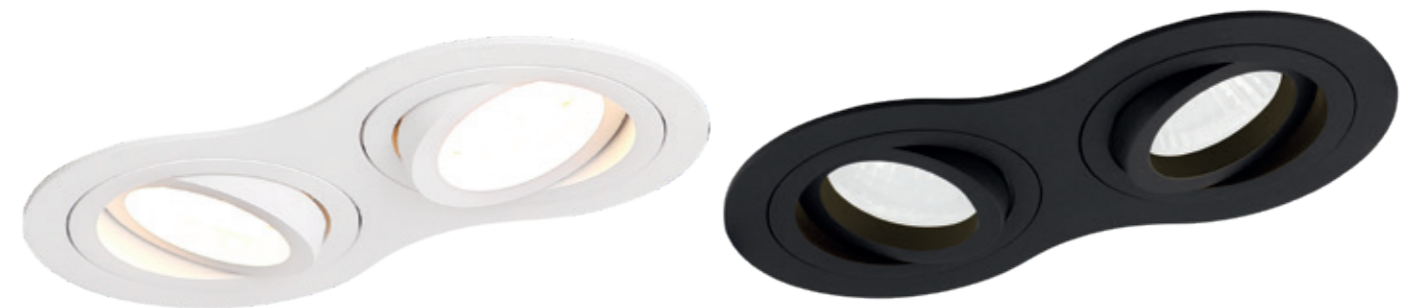

SIGNAL							
H0083	WH	GU10	2 x 50W	230V	IP20	OPT.	2 x Ø 82mm
H0087	BK	GU10	2 x 50W	230V	IP20	OPT.	2 x Ø 82mm