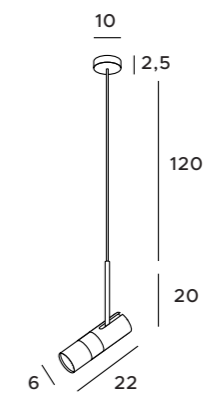

max 1 x GU10 5W LED 230V

złote, czarne	gold, black
metal	metal