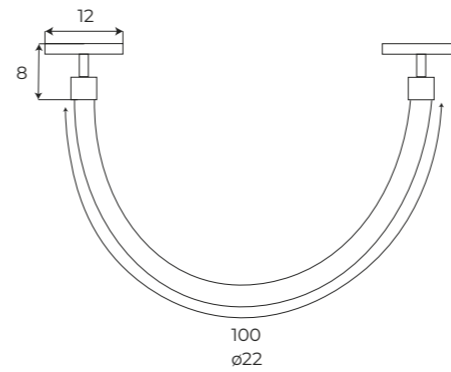

ON/OFF	LED int(W)	⚡	💡	🌈	CRI	💧 IP	📐	📦 3D	IES		
ON/OFF	M0021-N	BK	15W	48V	1027.71lm	3000K	≥90	IP20	—	✓	✓
zigbee	M0021-Z	BK	15W	48V	1027.71lm	3000-5000K	≥90	IP20	✓	✓	✓

ON/OFF	LED int(W)	⚡	💡	🌈	CRI	💧 IP	📐	📦 3D	IES			
ON/OFF	M0019-N	BK	12W	48V	525.197lm	3000K	≥90	IP20	36°	—	✓	✓
DALI+	M0019-D	BK	12W	48V	525.197lm	3000K	≥90	IP20	36°	✓	✓	✓
zigbee	M0019-Z	BK	12W	48V	525.197lm	3000-5000K	≥90	IP20	36°	✓	✓	✓