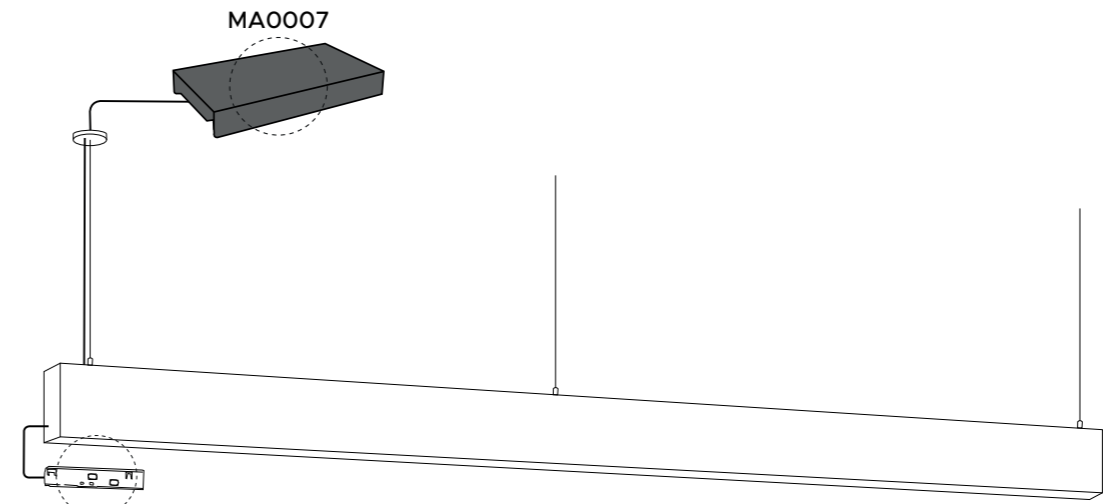

MA0007

MA0001