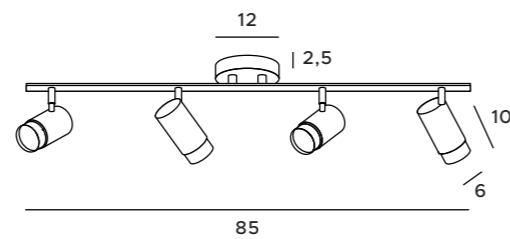

max 4 x GU10 5W LED 230V

złote, czarne	gold, black
metal	metal

C0195