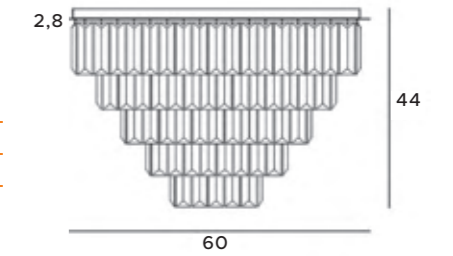

C0206

15x40W G9 230V

złote	gold
metal, szkło	metal, glass

C0137

15x40W G9 230V

chrom	chrome
metal, szkło	metal, glass