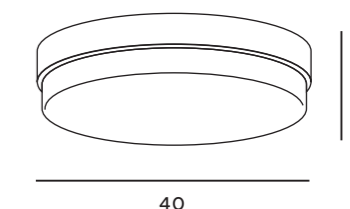

C0193

3x40W E27 230V

białe	white
metal,	metal,
szkło mleczne	opal glass

C0194

3x40W E27 230V

czarne	black
metal,	metal,
szkło mleczne	opal glass