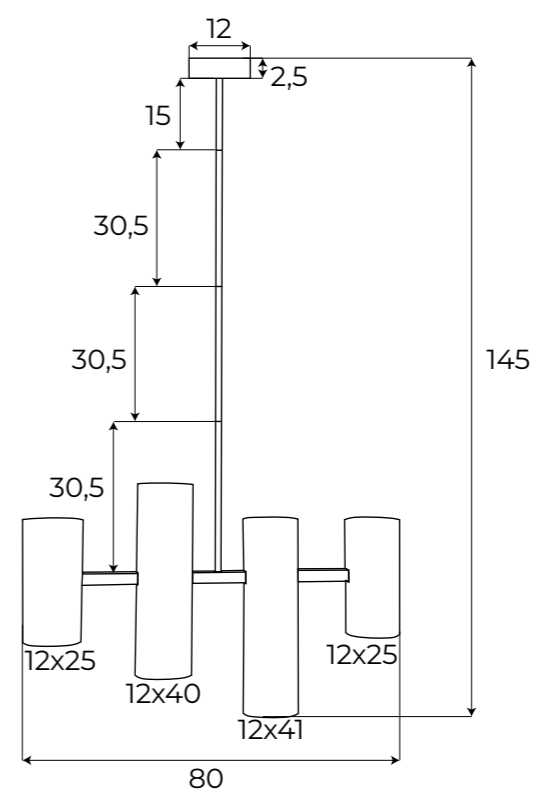

P0502

4 x GU10 MAX 7W	
białe	white
metal	metal