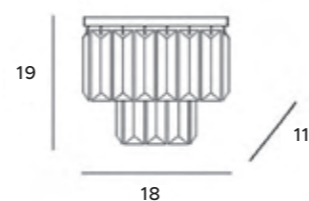

W0288

2x40W G9 230V

złote	gold
metal, szkło	metal, glass

W0209

2x40W G9 230V

chrom	chrome
metal, szkło	metal, glass