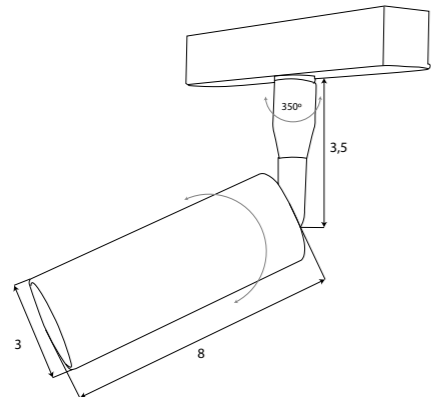

LED int(w)	⚡	☀	🌈	CRI	💧	📐	📐	📐	IES
ON/OFF	M0008-N	BK	5W	48V	361.48 lm	3000K	≥90	IP20	24°	—	✓	✓
DALI+	M0008-D	BK	5W	48V	361.48lm	3000K	≥90	IP20	24°	✓	✓	✓
zigbee	M0008-Z	BK	5W	48V	361.48lm	3000-5000K	≥90	IP20	24°	✓	✓	✓