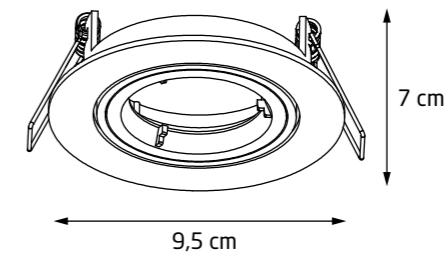

IP
65

CYKLOP		LED int(w)	⚡	☀️	🌈	CRI	💧	📐	🌀	📏	📦	IES
H0094	WH	12W	230V	900lm	3000K	90	IP65	38°	TRIAC	Ø 80mm	✓	✓
H0095	BK	12W	230V	900lm	3000K	90	IP65	38°	TRIAC	Ø 80mm	✓	✓

*4000K for order

DEEP

								
H0069	WH	GU10	50W	230V	IP20	OPT.	Ø 78mm	✓
H0111	BK	GU10	50W	230V	IP20	OPT.	Ø 78mm	✓