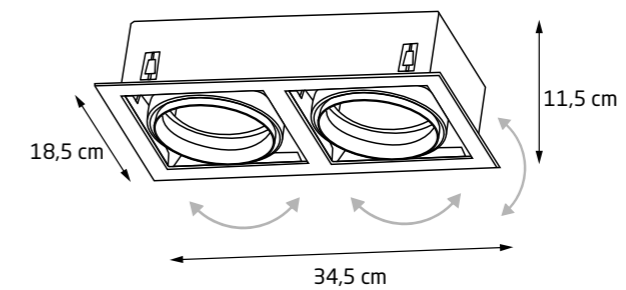

HIT

H0081	WH	GU10	2 x 50W	230V	IP20	OPT. 195mm x 100mm	✓
H0091	BK	GU10	2 x 50W	230V	IP20	OPT. 195mm x 100mm	✓

MATRIX

H0048	BK	GU10	50W	230V	IP20	OPT.	170mm X 170mm	✓
H0059	WH	GU10	50W	230V	IP20	OPT.	170mm X 170mm	✓