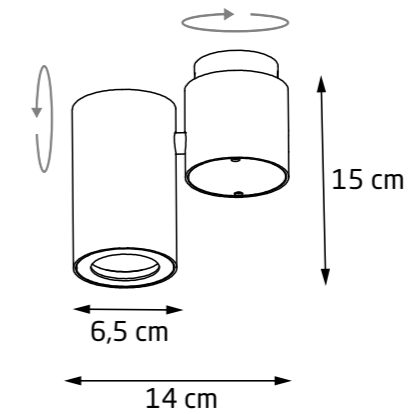

BARRO

C0036	WH	GU10	50W	230V	IP20	OPT.	✓
C0035	BK	GU10	50W	230V	IP20	OPT.	✓