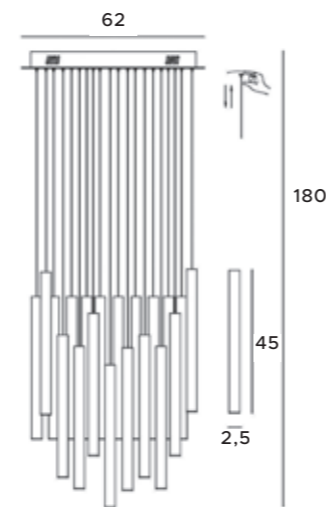

P0174D

33x1W + 4x3W LED
2200lm 3000K

miedź	copper
stal nierdzewna, akryl	stainless steel, acrylic