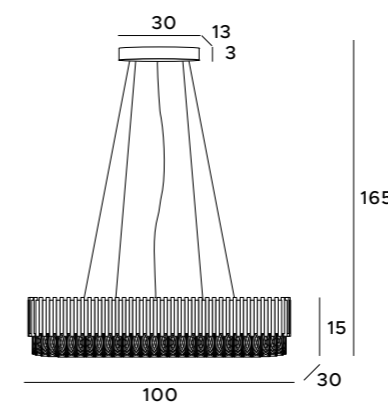

P0352

12x40W E14 230V

złote	gold
metal, szkło	metal, glass