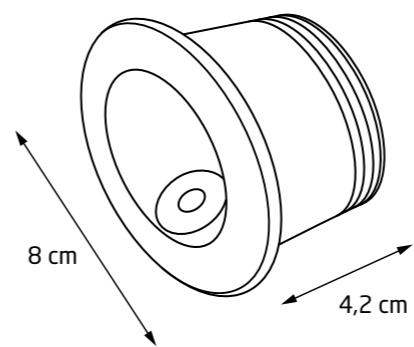

TIME

		LED int(w)	⚡	☀️	🌈	CRI	💧	🔌	3D
H0073	WH	2W	230V	160lm	3000K	80	IP54	Ø 65mm	✓
H0074	WH	2W	230V	160lm	3000K	80	IP54	Ø 65mm	✓