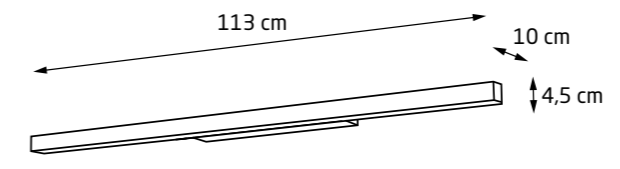

1x18W LED 1300lm 4000K
metal, akryl | metal, acrylic

*3000K for order