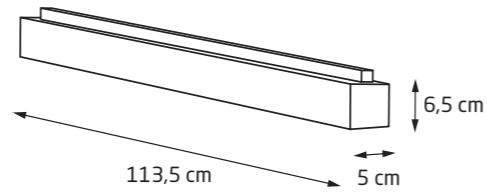

C0175   C0125
C0175D   C0125D
czarne | black   białe | white

1x36W LED 2700lm 4000K
metal, akryl   metal, acrylic

*3000K for order
86