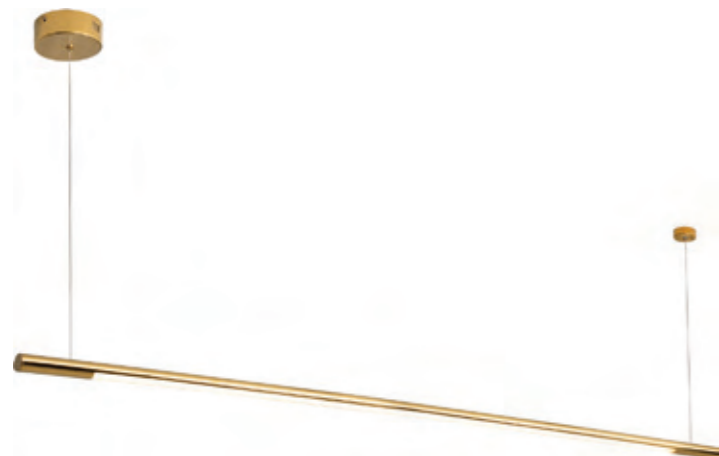

P0361	P0360 P0360D
białe white	złote gold
1x26W LED 2210lm 3000K	
stal nierdzewna, akryl	stainless steel, acrylic

P0357 P0356
P0357D P0356D

białe | white złote | gold

1x16W LED 1360lm 3000K

stal nierdzewna, akryl | stainless steel, acrylic