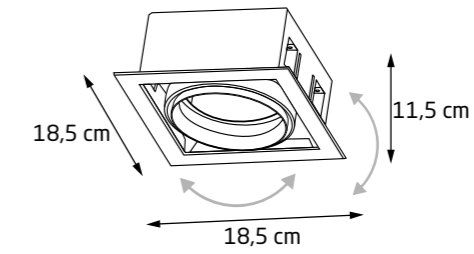

HIT

H0081	WH	GU10	2 x 50W	230V	IP20	OPT. 195mm x 100mm	✓
H0091	BK	GU10	2 x 50W	230V	IP20	OPT. 195mm x 100mm	✓

MATRIX

H0048	BK	GU10	50W	230V	IP20	OPT.	170mm X 170mm	✓
H0059	WH	GU10	50W	230V	IP20	OPT.	170mm X 170mm	✓