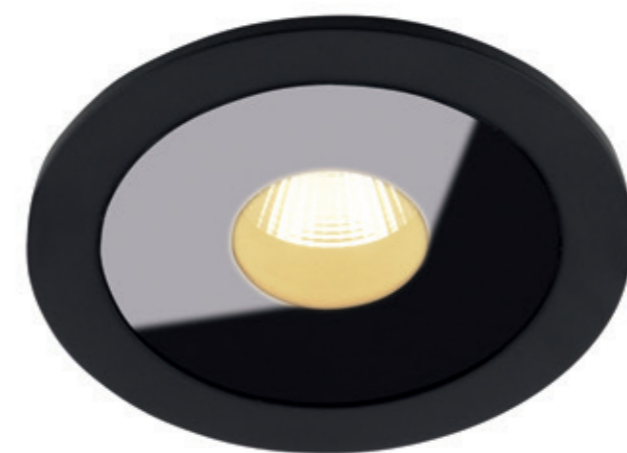

PLAZMA

H0089	WH	13W	230V	572lm	3000K	90	IP54	20°	Ø 80mm
H0088	BK	13W	230V	572lm	3000K	90	IP54	20°	Ø 80mm