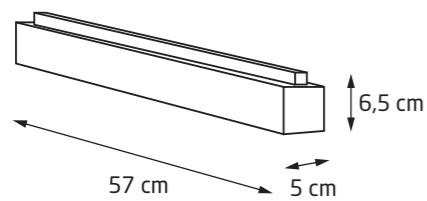

C0190   C0124
C0190D   C0124D
czarne | black   białe | white

1x18W LED 1300lm 4000K
metal, akryl   metal, acrylic