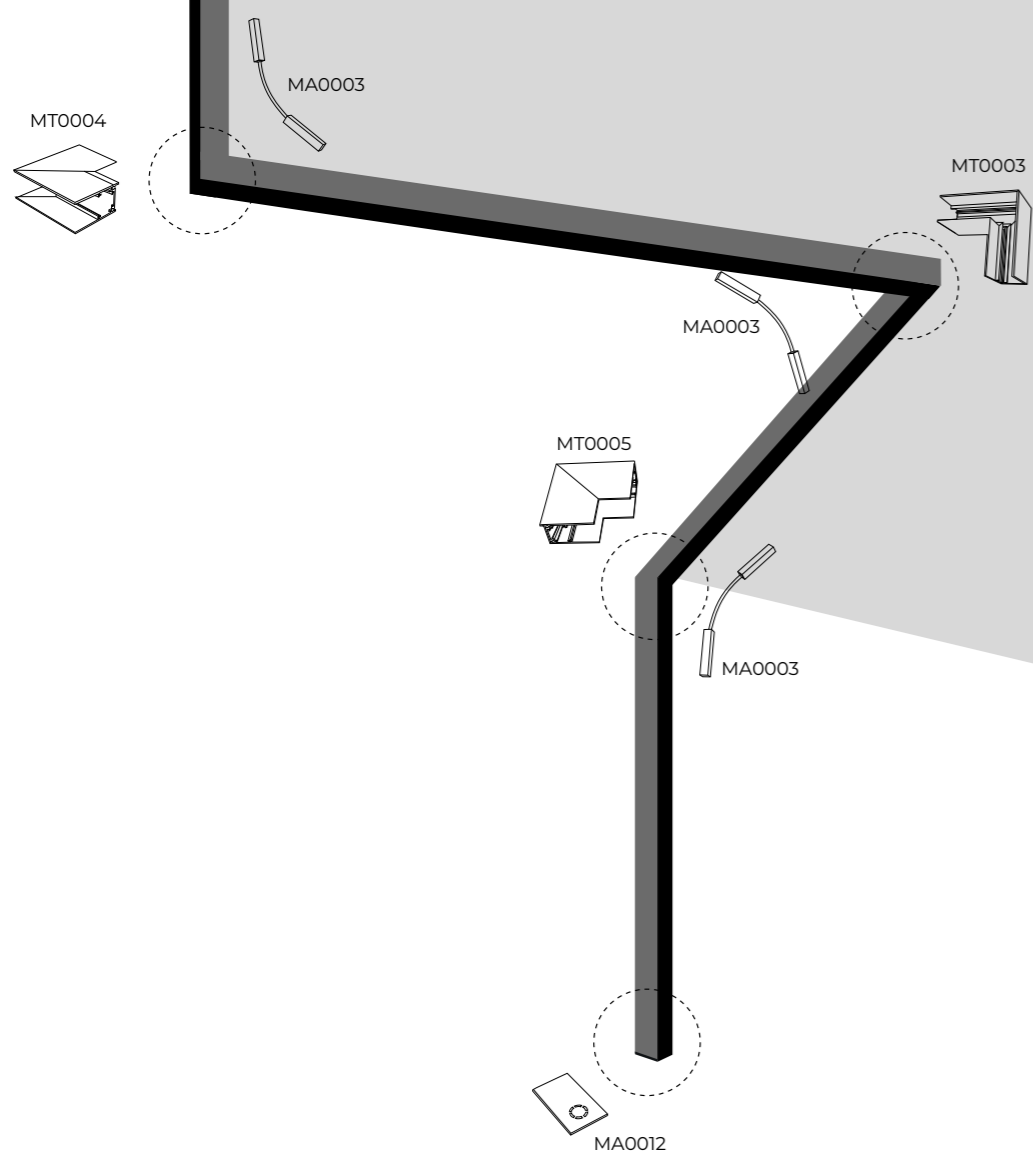

MT0001
MT0002