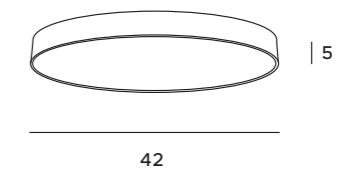

C0231

1x35W LED 2450lm 3000-4000K

czarne	black
rattan	rattan

LED
in. + traf.

C0232

1x35W LED 2450lm 3000-4000K

czarne	black
rattan	rattan

LED
in. + traf.

P0452

1x48W LED 3360lm 3000K

czarne	black
metal, akryl	metal, acrylic

LED
in. + traf.