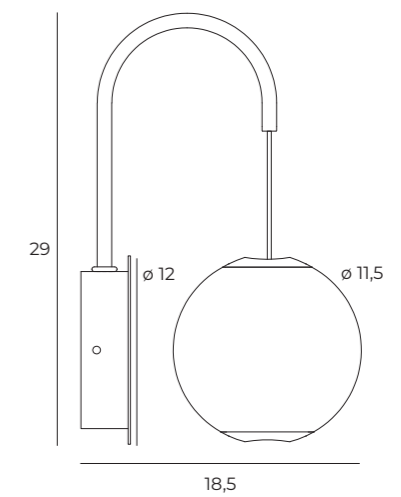

LED
in. + traf.

P0481

8 x 6W LED 3132lm 3000K

chrom	chrome
stal nierdzewna, aluminium, akryl	stainless steel, aluminium, acrylic

LED
in. + traf.

W0314

1 x 6W LED 522lm 3000K

chrom	chrome
stal nierdzewna, aluminium, akryl	stainless steel, aluminium, acrylic