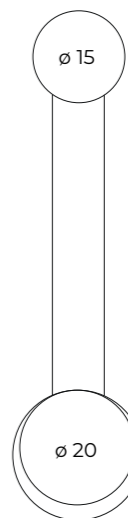

P0488
6W LED 360lm 3000K

czarne aluminium, akryl	black aluminium, acrylic

LED
in. + traf.

W0327
6W LED 360lm 3000K

czarne aluminium, akryl	black aluminium, acrylic

LED
in. + traf.