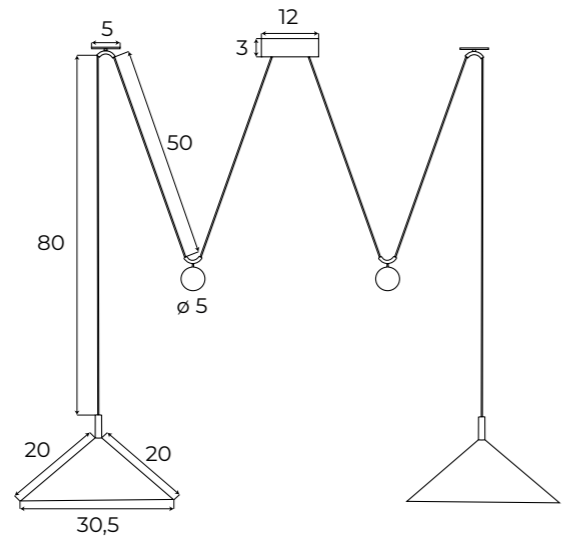

NEW VULCANO

P0505

1 x 5W LED, 215 LM, 3000K

białe, złote	white, gold
metal	metal

LED
in. + traf.

NEW

P0506

2 x 5W LED, 412 LM, 3000K