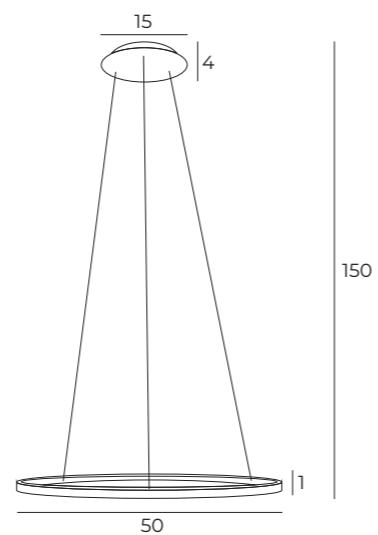

P0493

1x19W LED
1900lm 3000K

złote szczotkowane	brushed gold
stal nierdzewna, akryl	stainless steel, acrylic