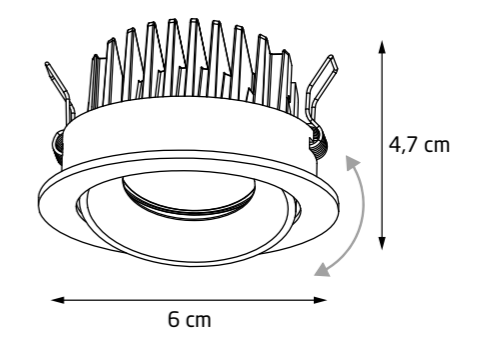

IP
65

CYKLOP		LED int(w)	⚡	☀️	🌈	CRI	💧	📐	🌀	📏	📦	IES
H0094	WH	12W	230V	900lm	3000K	90	IP65	38°	TRIAC	Ø 80mm	✓	✓
H0095	BK	12W	230V	900lm	3000K	90	IP65	38°	TRIAC	Ø 80mm	✓	✓

*4000K for order