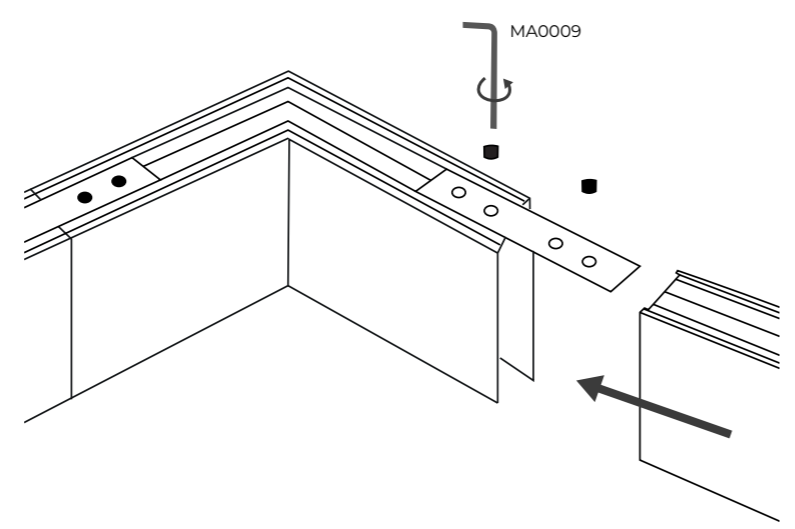

MT0001
MT0002