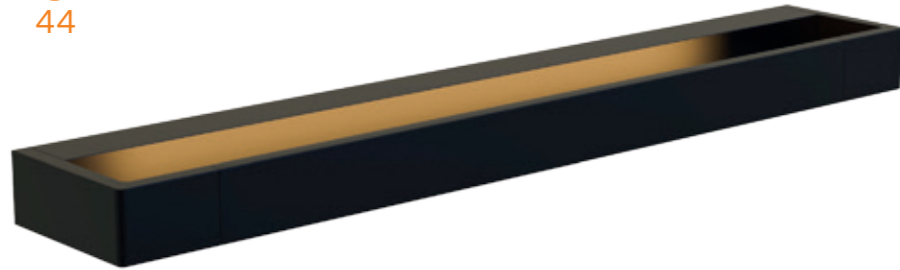

czarne	black
aluminium, akryl	aluminium, acrylic

LED
in. + traf.

W0318

12W LED 960lm 3000K

złote	gold
aluminium, akryl	aluminium, acrylic

LED
in. + traf.

IP
44

IP
44