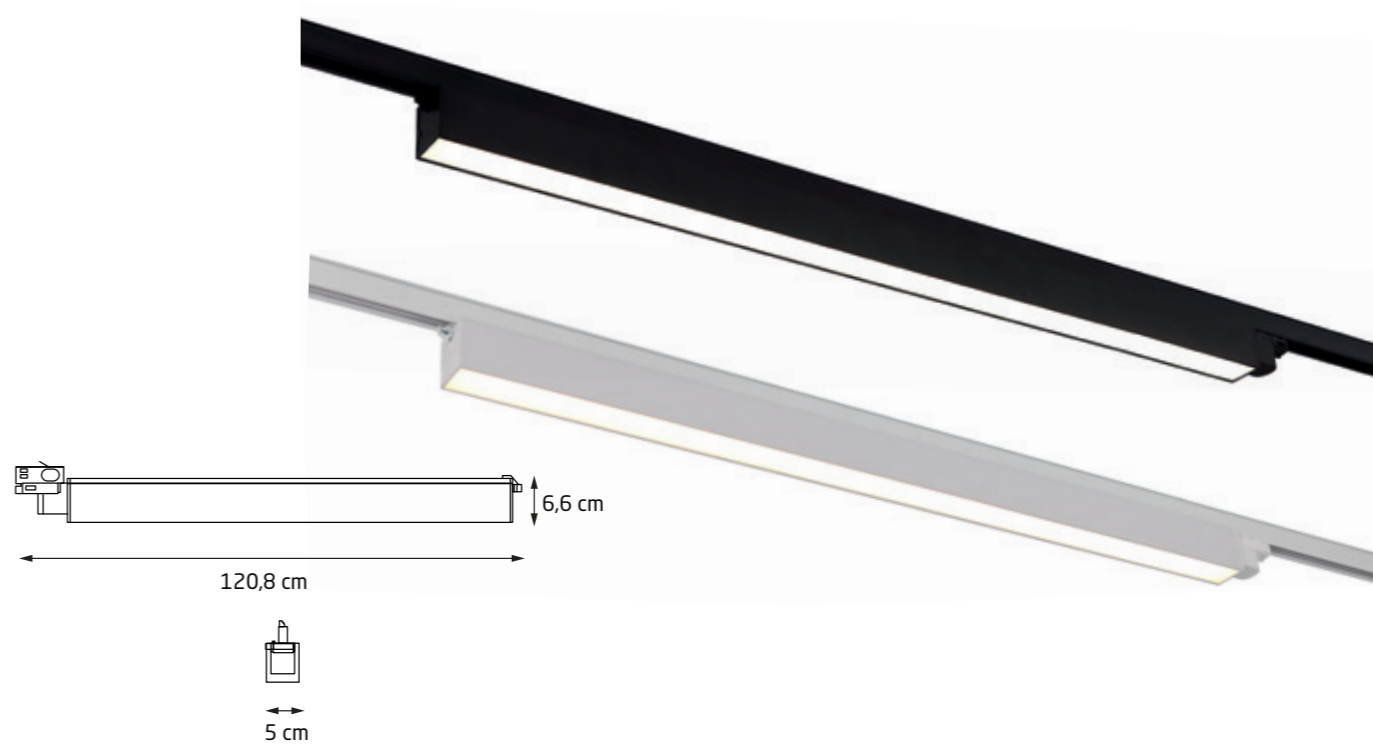

LINEAR		LED int(w)	⚡	☀️	🌈	CRI	💧	🔺	⊙	3D	IES
S0008	BK	36W	230V	3400lm	4000K	80	IP20	100°	—	✓	✓
S0010	WH	36W	230V	3400lm	4000K	80	IP20	100°	—	✓	✓