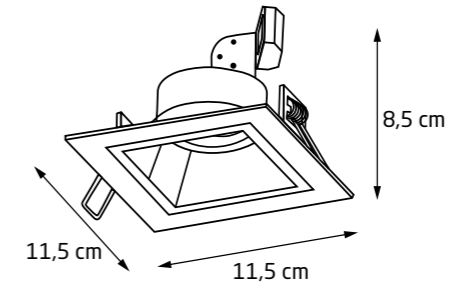

HIT

H0080	WH	GU10	50W	230V	IP20	OPT. 100mm x 100mm	✓
H0090	BK	GU10	50W	230V	IP20	OPT. 100mm x 100mm	✓

HIT

H0081	WH	GU10	2 x 50W	230V	IP20	OPT. 195mm x 100mm	✓
H0091	BK	GU10	2 x 50W	230V	IP20	OPT. 195mm x 100mm	✓