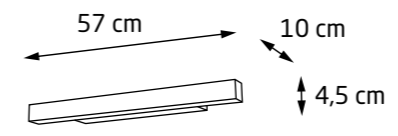

1x18W LED 1300lm 4000K
metal, akryl | metal, acrylic