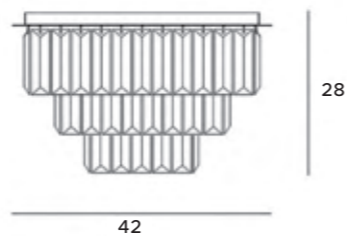

C0205

9x40W G9 230V

złote	gold
metal, szkło	metal, glass

C0136

9x40W G9 230V

chrom	chrome
metal, szkło	metal, glass