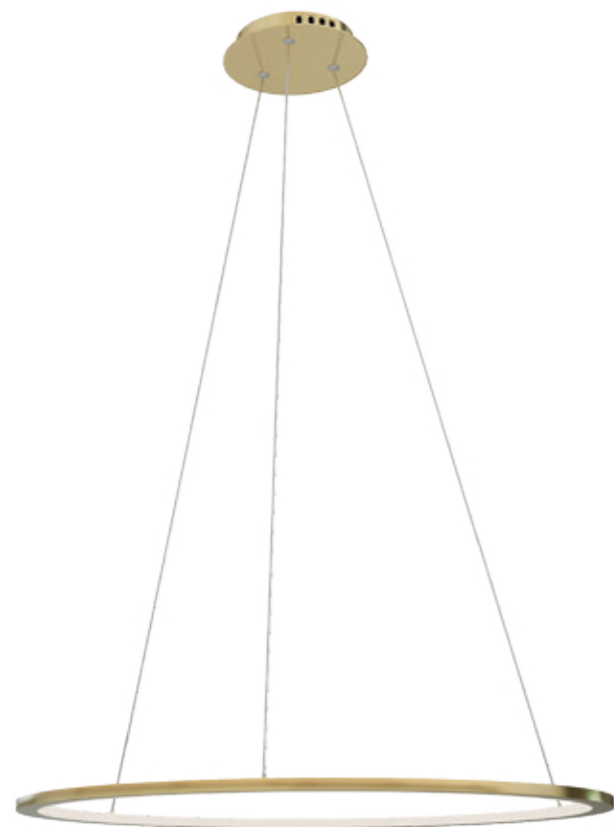

1x10W LED 230V
600lm CRI 90 3000K

czarne	black
aluminium, akryl	aluminium, acrylic

LED
in. + traf.

QUEEN

P0494

1x23W LED
2300lm 3000K

złote szczotkowane	brushed gold
stal nierdzewna, akryl	stainless steel, acrylic