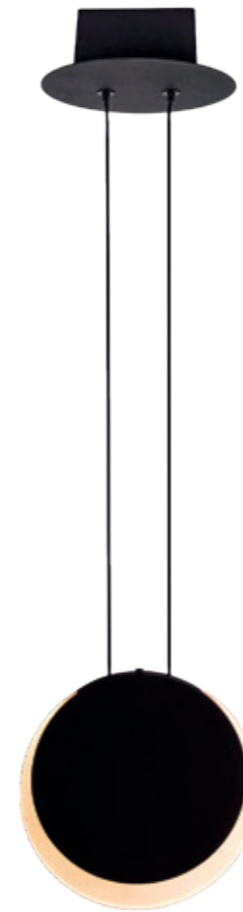

W0297

1x8,4W LED 548lm 3000K

złote	gold
metal, akryl	metal, acrylic

LED
in. + traf.

IP
44

SUNSET

P0488
6W LED 360lm 3000K

czarne aluminium, akryl	black aluminium, acrylic
-------------------------------	--------------------------------