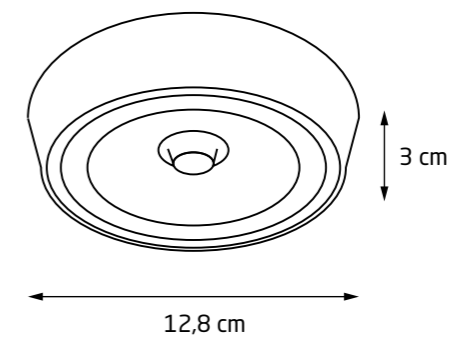

BASIC SQUARE

C0070	WH	GU10	50W	230V	IP20	OPT.	✓
C0071	BK	GU10	50W	230V	IP20	OPT.	✓

BASIC SQUARE

C0088	WH	GU10	2 x 50W	230V	IP20	OPT.	✓
C0089	BK	GU10	2 x 50W	230V	IP20	OPT.	✓

IP
65

CHARON

C0207	WH	12W	230V	1056lm	3000K	90	IP65	30°	OPT.	✓
C0208	BK	12W	230V	1056lm	3000K	90	IP65	30°	OPT.	✓