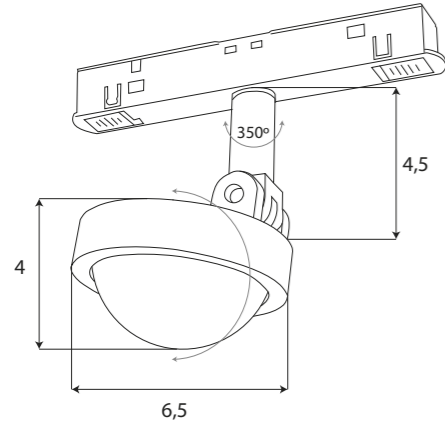

ON/OFF	LED int(W)	⚡	💡	🌈	CRI	💧 IP	📐	📦 3D	IES			
ON/OFF	M0020-N	BK	2X5W	48V	766.559lm	3000K	≥90	IP20	38°	—	✓	✓
zigbee	M0020-Z	BK	2X5W	48V	766.559lm	3000-5000K	≥90	IP20	38°	✓	✓	✓

ON/OFF	LED int(W)	⚡	💡	🌈	CRI	💧 IP	📐	📦 3D	IES			
ON/OFF	M0018-N	BK	8W	48V	766.559lm	3000K	≥90	IP20	40°	—	✓	✓
DALI+	M0018-D	BK	8W	48V	766.559lm	3000K	≥90	IP20	40°	✓	✓	✓
zigbee	M0018-Z	BK	8W	48V	766.559lm	3000-5000K	≥90	IP20	40°	✓	✓	✓