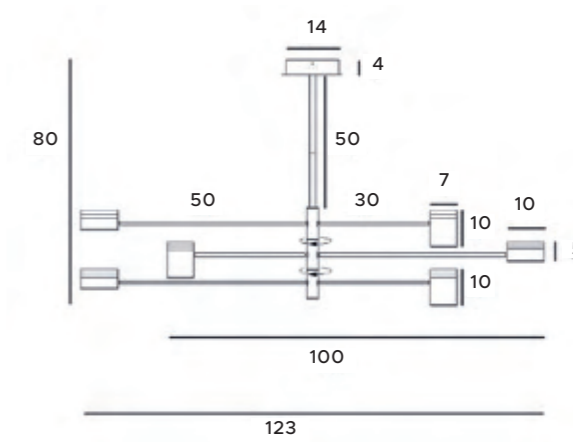

6x7W LED 2520lm

drewno, czarne	wood, black
metal, akryl	metal, acrylic

LED
in. + traf.

P0406
4x7W LED 1680lm

drewno, czarne	wood, black
metal, akryl	metal, acrylic

LED
in. + traf.

P0409

max 6 x GU10 5W LED 230V