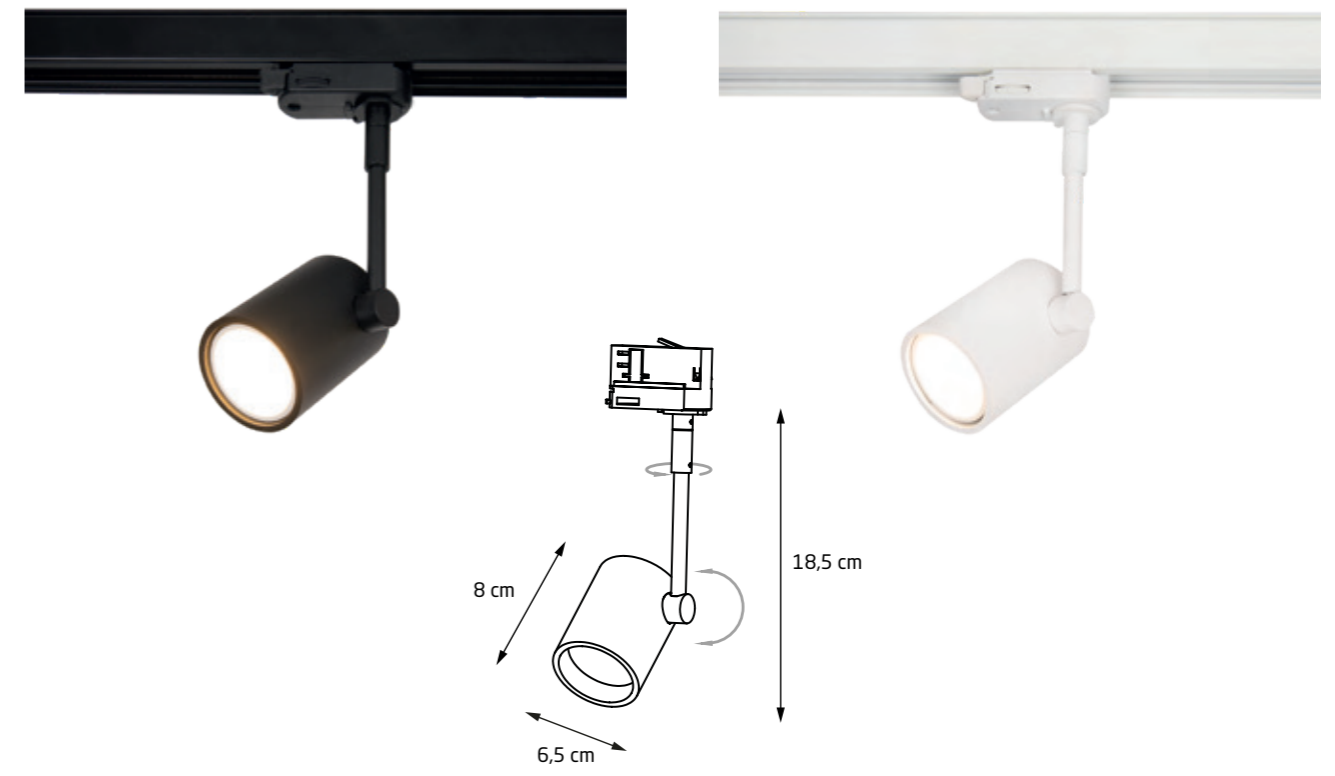

OTIUM							
S0004	WH	GU10	50W	230V	IP20	OPT.	✓
S0003	BK	GU10	50W	230V	IP20	OPT.	✓