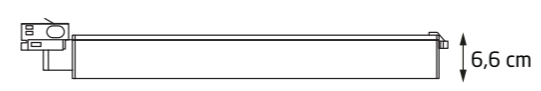

1x36W LED 3400lm CRI80
4000K

metal, akryl

metal, acrylic

metal, akryl

metal, acrylic

66,2 cm

120,8 cm

5 cm