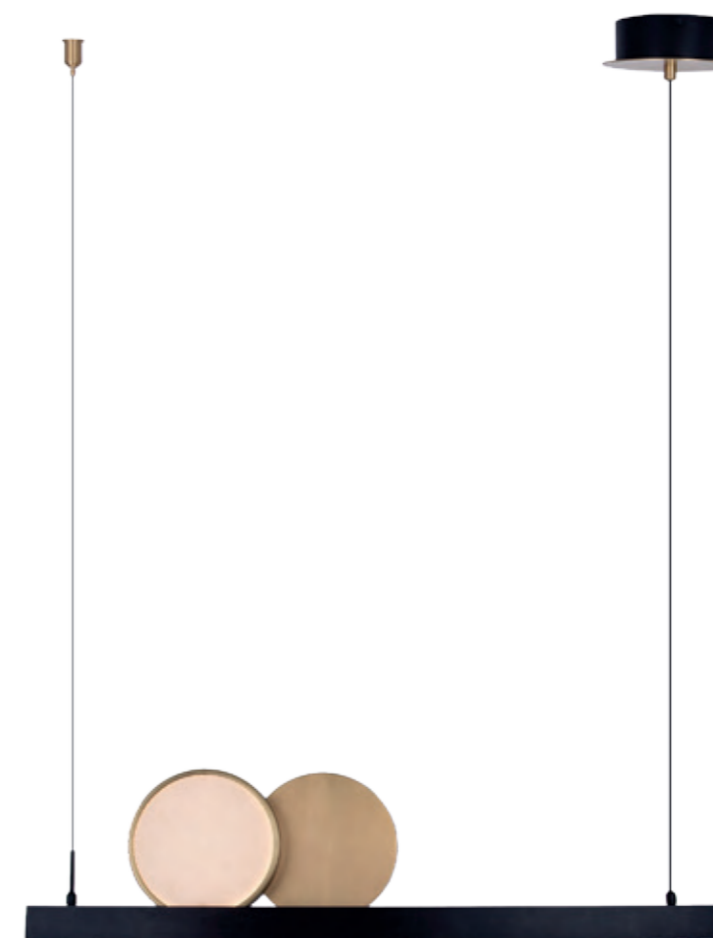

MOMO

P0487
35W LED 3010lm 3000K

czarne, złote	black, gold
aluminium,	aluminium,
żelazo, akryl	iron, acrylic

LED
in. + traf.