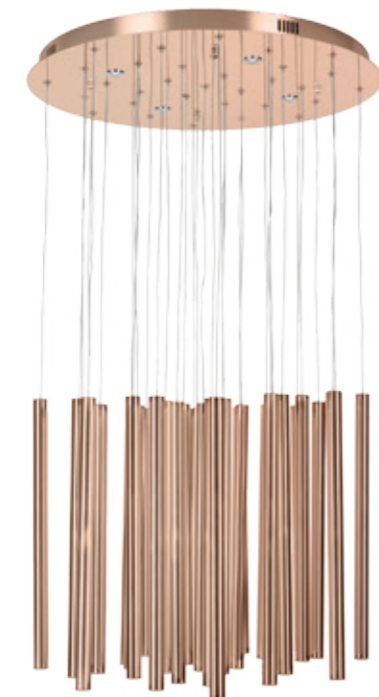

P0175D

33x1W + 4x3W LED
2200lm 3000K

chrom	chrome
stal nierdzewna, akryl	stainless steel, acrylic

P0419D

33x1W + 4x3W LED
2200lm 3000K

czarne	black
stal nierdzewna, akryl	stainless steel, acrylic

P0174D

33x1W + 4x3W LED
2200lm 3000K