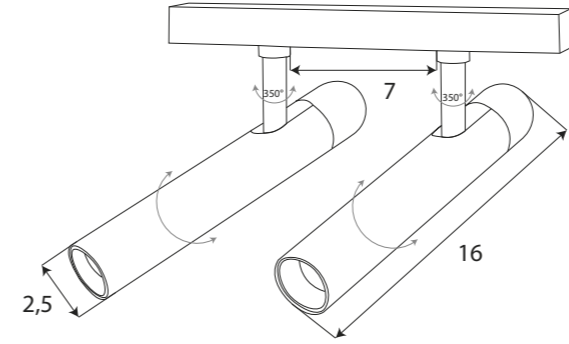

ON/OFF	LED int(W)	⚡	💡	🌈	CRI	💧 IP	📐	📦 3D	IES			
ON/OFF	M0020-N	BK	2X5W	48V	766.559lm	3000K	≥90	IP20	38°	—	✓	✓
zigbee	M0020-Z	BK	2X5W	48V	766.559lm	3000-5000K	≥90	IP20	38°	✓	✓	✓

ON/OFF	LED int(W)	⚡	💡	🌈	CRI	💧 IP	📐	📦 3D	IES			
ON/OFF	M0018-N	BK	8W	48V	766.559lm	3000K	≥90	IP20	40°	—	✓	✓
DALI+	M0018-D	BK	8W	48V	766.559lm	3000K	≥90	IP20	40°	✓	✓	✓
zigbee	M0018-Z	BK	8W	48V	766.559lm	3000-5000K	≥90	IP20	40°	✓	✓	✓