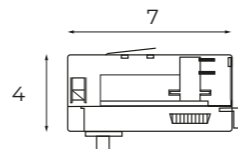

MHT1-AD-WH
ADAPTER DO LAMP WISZĄCYCH
NA SZYNĘ 3-FAZOWĄ, CZARNY
*adapter for 3-circuits
pendant lights, white*