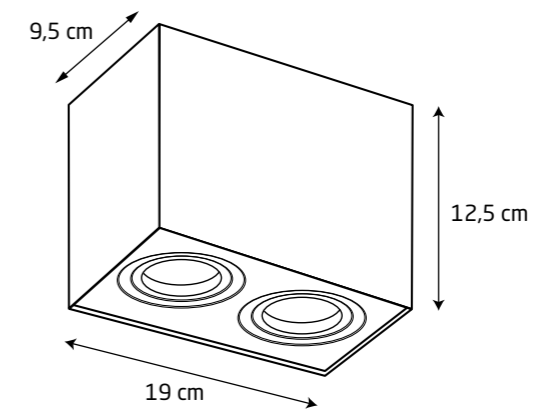

BASIC SQUARE

C0088	WH	GU10	2 x 50W	230V	IP20	OPT.	✓
C0089	BK	GU10	2 x 50W	230V	IP20	OPT.	✓