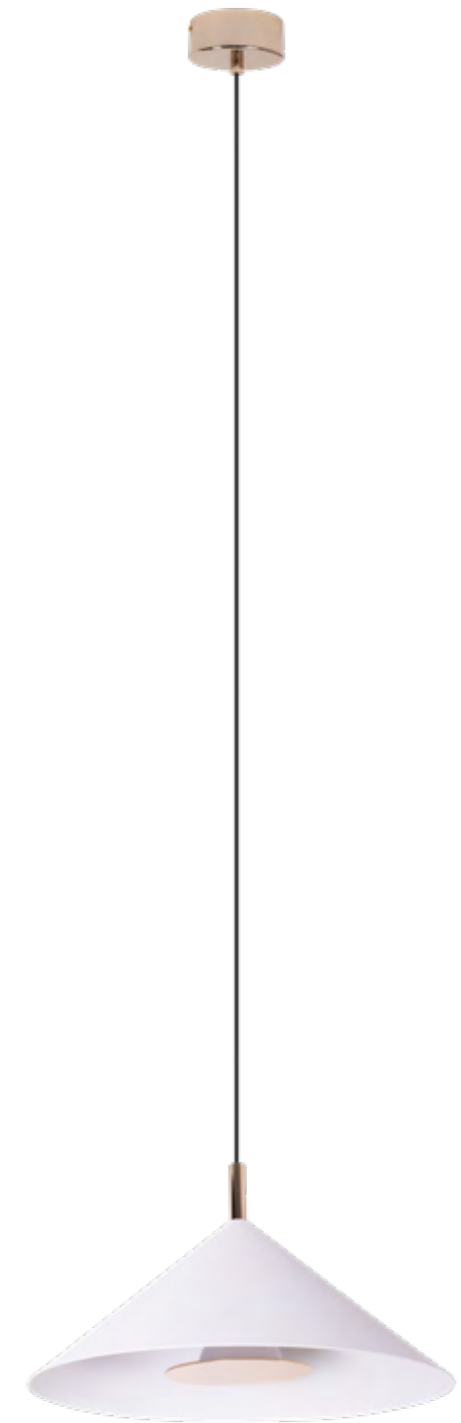

NEW VULCANO

P0505

1 x 5W LED, 215 LM, 3000K

białe, złote	white, gold
metal	metal

LED
in. + traf.

NEW

P0506

2 x 5W LED, 412 LM, 3000K