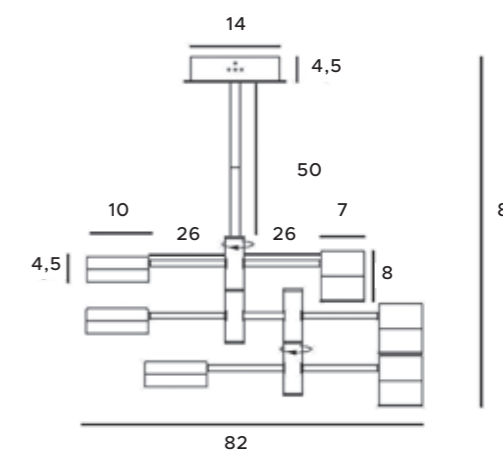

P0405

6x7W LED 2520lm

złote, czarne
metal, akryl

gold, black
metal, acrylic

LED
in. + traf.