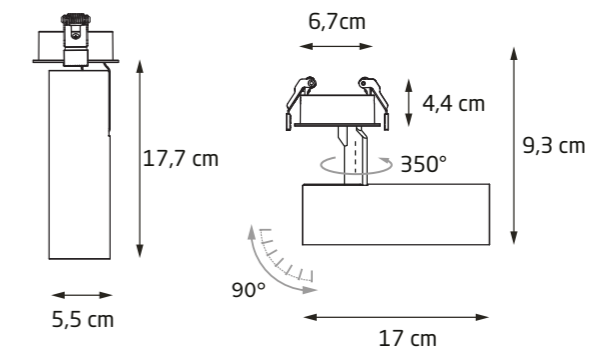

SHINEMAKER

		LED int(m)	INC	⚡	☀️	🌈	CRI	💧	🔺
H0119	WH	15W	✓	230V	1327lm	3000K	90+	IP20	36°
H0120	BK	15W	✓	230V	1327lm	3000K	90+	IP20	36°
HONEYCOMB									
RING GOLD	SG								

*4000K for order