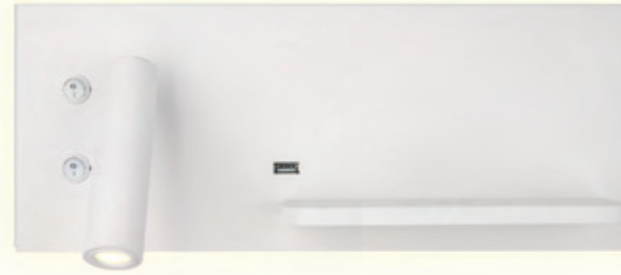

LED
in. + traf.

W0327
6W LED 360lm 3000K

czarne aluminium, akryl	black aluminium, acrylic
-------------------------------	--------------------------------

LED
in. + traf.

SUPERIOR

WO291

1x3W LED 240LM + 6W LED
300lm CRI85 3000K