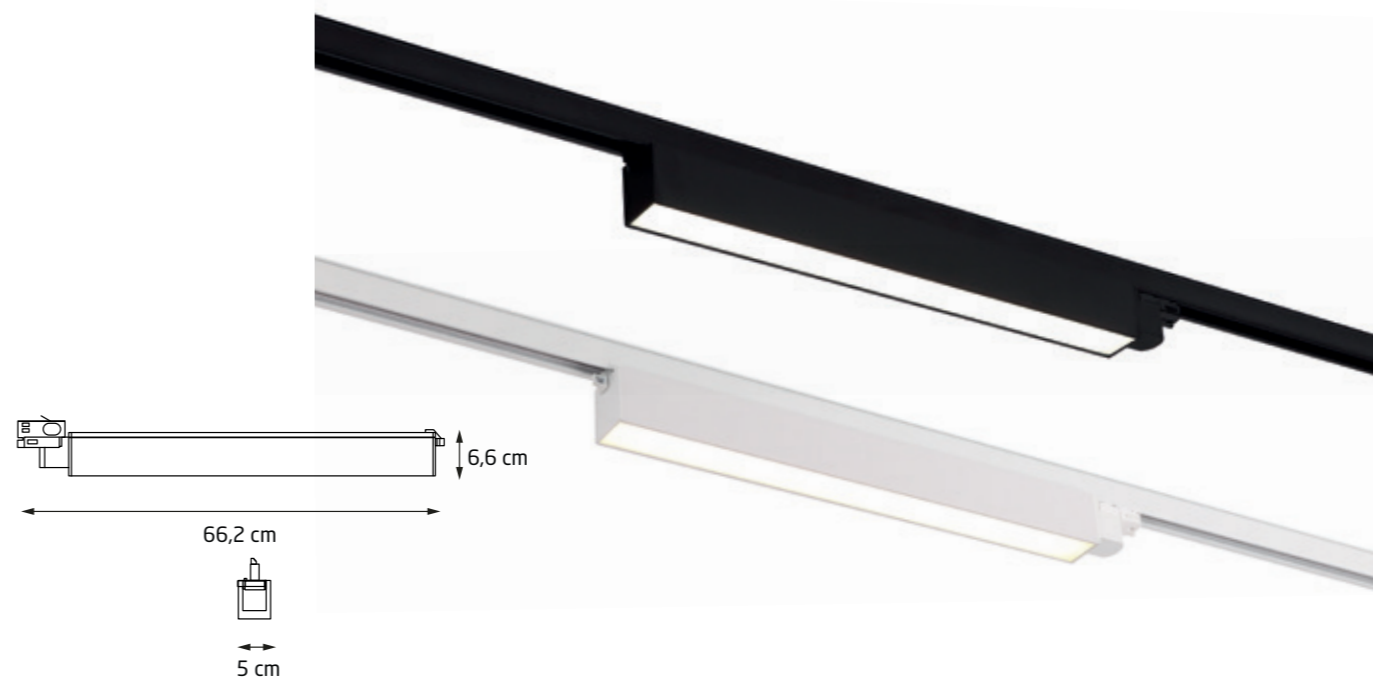

LINEAR		LED int(w)	⚡	☀️	🌈	CRI	💧	🔺	⊙	3D	IES
S0007	BK	18W	230V	1700lm	4000K	80	IP20	100°	—	✓	✓
S0009	WH	18W	230V	1700lm	4000K	80	IP20	100°	—	✓	✓