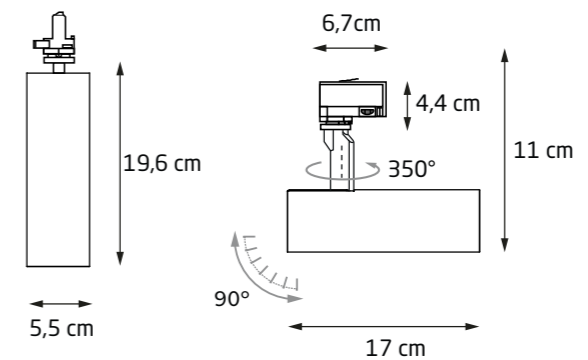

SHINEMAKER		LED int (w)	⚡	☀️	🌈	CRI	Ⓜ️	📐	🔍	📦	IES	
S0015	WH	15W	230V	1327lm	3000K	90+	IP20	36°	✓	Ø 68MM	✓	✓
S0016	BK	15W	230V	1327lm	3000K	90+	IP20	36°	✓	Ø 68MM	✓	✓
HONEYCOMB												
RING GOLD		SG										

*4000K for order