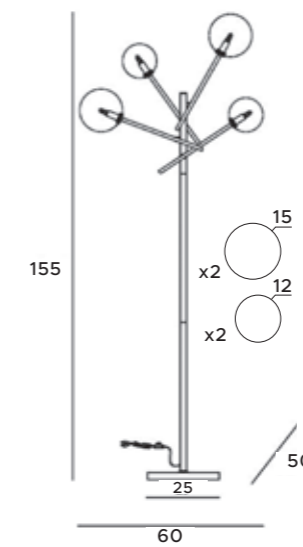

4x max 40W G9 230V

czarne	black
metal, szkło	metal, glass

F0042