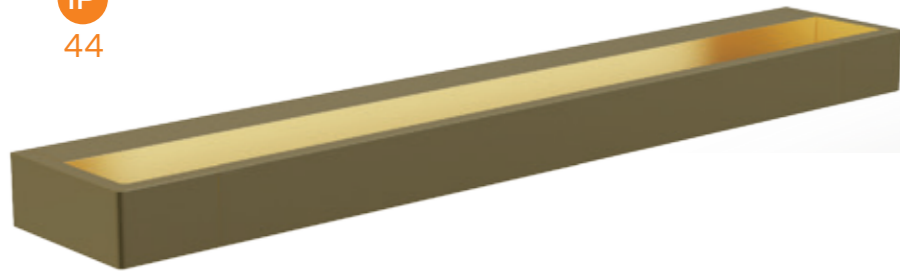

IP
44

IP
44

IP
44

W0308

18W LED 1700lm 3000K

białe	white
aluminium, akryl	aluminium, acrylic

LED
in. + traf.

W0309

18W LED 1700lm 3000K

czarne	black
aluminium, akryl	aluminium, acrylic

LED
in. + traf.

W0319

18W LED 1700lm 3000K

złote	gold
aluminium, akryl	aluminium, acrylic

LED
in. + traf.